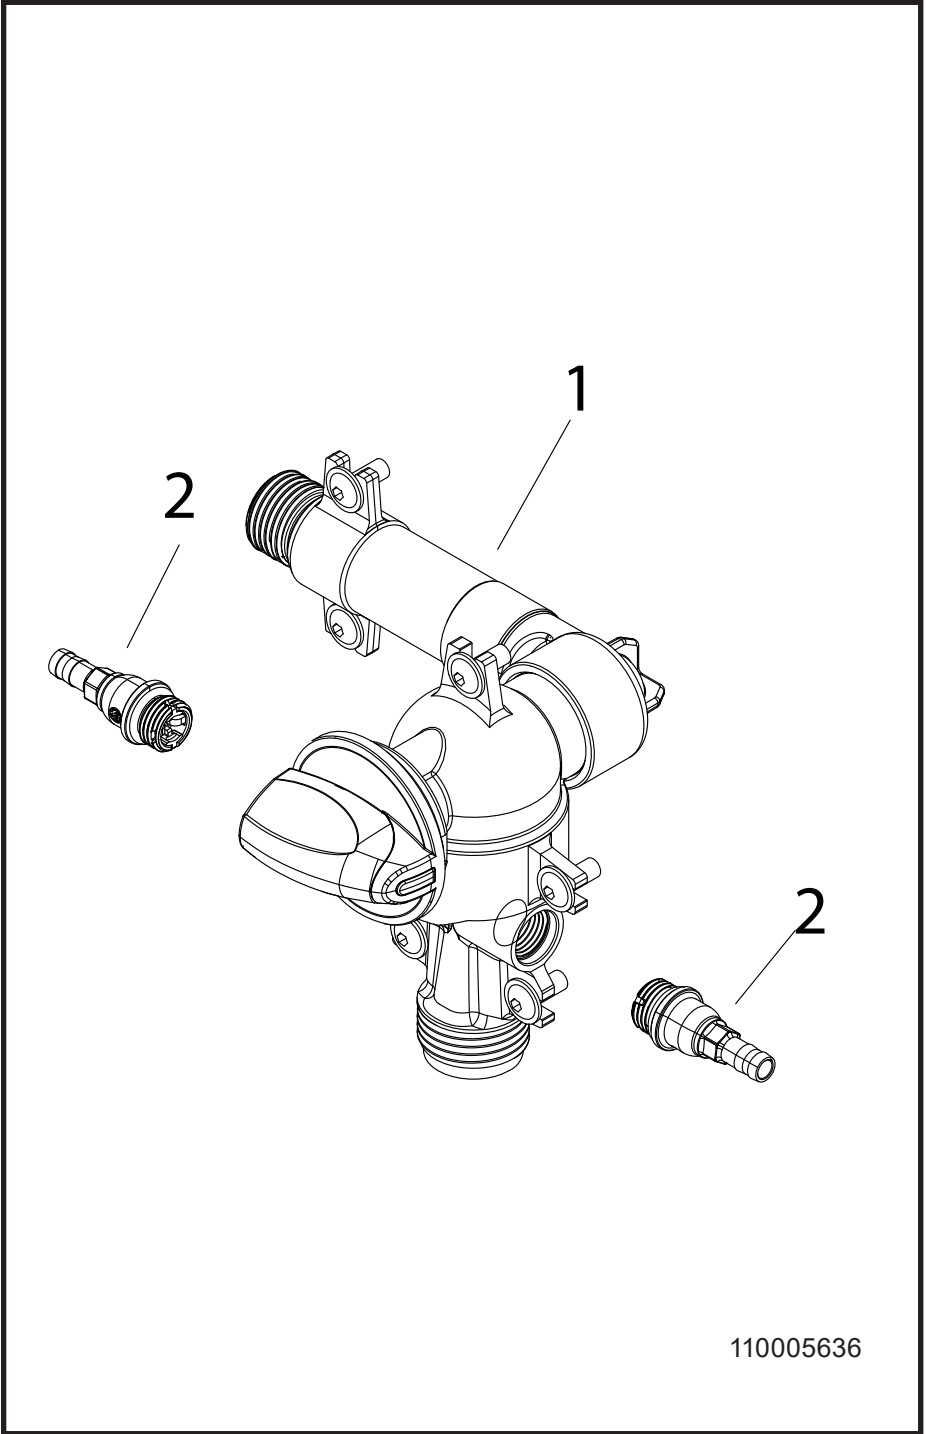

110005636

	Pos./Ref.	Nr. No.	Description Désignation Designación		
	1	110005650	Block complete		
	2	110004434	Chemical non return valve		2

English (EN)

Deutsch (DE)

Français (FR)

Español (ES)