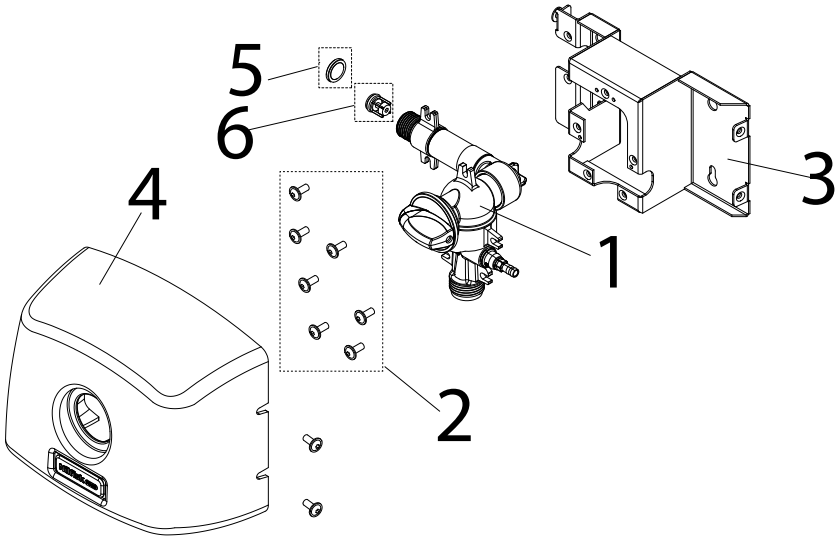

# Nommo

110005635B

	Pos./Ref.	Nr. No.	Description Désignation Designación		
	1		See page 84		
	2	110005653	Screw kit for cleaning station Nommo		
	3	110005532	Wallbracket		1
	4	110005652	Cover Complete		1
	5	110005813	Water filter		
	6	110006089	Water check valve kit with o-ring		