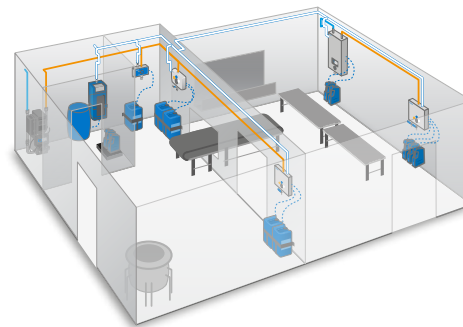

Booster single pressure

Water booster pump to generate water pressure from 10 to 25 bar

ECOLAB Hybrid Single Booster supplies water to satellites for foam cleaning and disinfection of exterior surfaces in the Food and Beverage Industry and allows from 4 to 8 simultaneous users on one unit.

It generates a water pressure from 10 to 25 bar in connection with satellites. It comes in both a floor mounted version and a wall mounted version

Standard models

Model	Article no.	EBS no.
BF4 Booster 4 floor	110001044	10201206
BWP4 Hybrid Compact Pegasus Booster 4 wall	110003424	10033214
BW4 Hybrid Booste 4 wall	110003425	10022458
BW7 Hybrid Booster 7 wall	110003426	10022459
BF8 Booster 8 floor	110001045	10201207

Booster single pressure

Water booster pump to generate water pressure from 10 to 25 bar

Technical specifications		
Water	BF4, BWP4 & BW4	BW7 & BF8
Connection type inlet	ISO 228/1-G 1 1/4"	ISO 228/1-G 1 1/4"
Connection type outlet	ISO 228/1-G 1 1/4"	ISO 228/1-G 1 1/4"
Recommended inlet pipe dimension (min)	1 1/4"	2"
Recommended outlet pipe dimension (min)	BF4: 1 1/4" BWP4: 1 1/4" BW4: 1 1/4"	2"
Pump pressure	20 bar	20 bar
Adjustable operational pressure	20 bar + inlet (max 25 bar)	BW7: 20 bar + inlet (max 22) BF8: 20 bar + inlet (max 25)
Operational flow range	0-120 l/min	BW7: 10-210 l/min BF8: 10-240 l/min
Min. inlet pressure	2 bar@120 l/min	BW7: 2 bar@210 l/min BF8: 2 bar@240 l/min
Max. inlet pressure	8 bar	8 bar
Max. water temperature	70°C	70°C
Electricity		
Power consumption	5,5 kW	BW7: 10kW BF8: 11kW
Nom current	14,2 A	27 A
Security of electrical wiring	16 A	35 A
Electrical cable L1, L2, L3, PE	4x2,5 mm ²	4x6,0 mm ²
General		
IP class	IP55	IP55
Sound level ISO 11202	Below 70dB	Below 70dB
Weight	BF4: 60 kg BWP4: 85 kg BW4: 100 kg	BW7: 120 kg BF8: 110 kg
Dimensions HxWxD	BF4: 1310x560x400 mm BWP4: 85x550x375 mm BW4: 1074x560x385 mm	BW7: 1074x560x385 mm BF8: 1000x550x400 mm