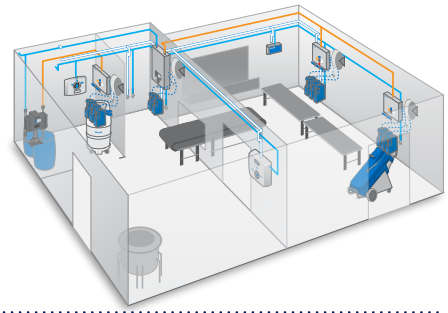

HYBRID Purflex Hose

A steady and cleaner flow using Silver Ions
Anti Bacteria technology

Nilfisk FOODs Hybrid Purflex hose features both an improved outer and inner layer, giving additional flexibility, chemical resistance and durability to the hose.

The hose is enhanced with an antibacterial Silver Ions Technology, due to which the hose enjoys a constant protection from any germs and bacteria. The addition of silver ions brings the Hybrid Purflex Hose system to a previously unheard level of efficiency.

Keep your cleaning systems up to date, while retaining that Nilfisk familiarity and ease of use – now in a slick, grey design.

1st inner layer	Antimicrobial translucent PVC heat resistant	
2nd inner layer	Grey PVC heat resistant	
3rd inner layer	Black PVC oil resistant	
Textile reinforcement 1	Polyester Fiber 2 x 12 - 4400dtex	
Intermediate layer	Black PVC oil resistant	
Textile reinforcement 2	Polyester fiber 2 x 12 - 4400 dtex	
1st outer layer	Grey PVC oil resistant	
2nd outer layer	Grey PVC-NILFISK Exclusive