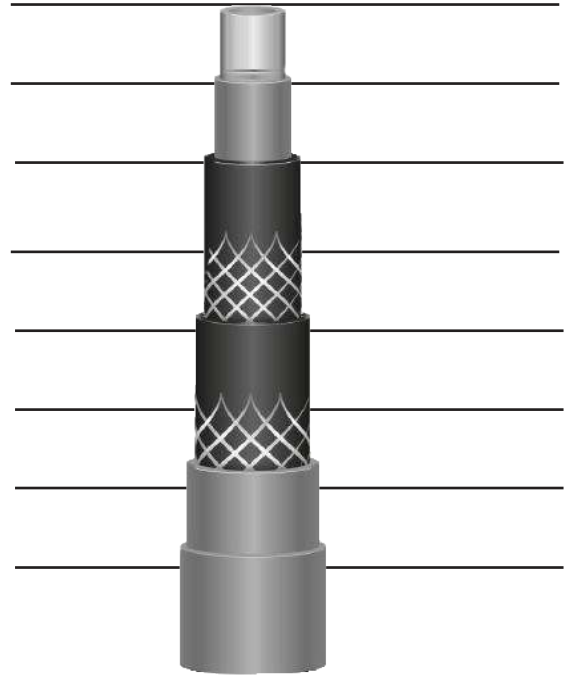

HYBRID Purflex Hose

A steady and cleaner flow using Silver Ions Anti Bacteria technology

Nilfisk FOODs Hybrid Purflex hose features both an improved outer and inner layer, giving additional flexibility, chemical resistance and durability to the hose.

The hose is enhanced with an antibacterial Silver Ions Technology, due to which the hose enjoys a constant protection from any germs and bacteria. The addition of silver ions brings the Hybrid Purflex Hose system to a previously unheard level of efficiency.

HYBRID Purflex Hose

A steady and cleaner flow

Applications

- Surface cleaning in the Food & Beverage industry

Features

- Improved inner and outer layer
- Improved chemical resistant material
- Anti Bacteria Technology inner layer