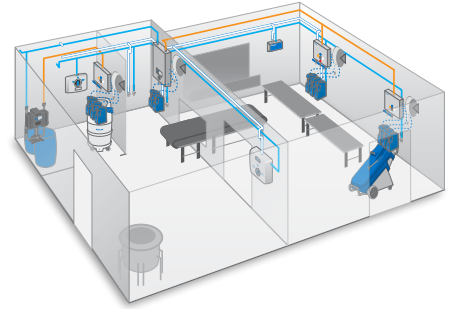

HYBRID Purflex Hose

A steady and cleaner flow using Silver Ions Anti Bacteria technology