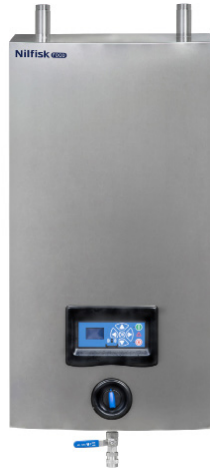

## Hybrid Mainstation

Article no.	Description	Pieces
110001245	Display	1
110001124	Controller board	1
110001144	Pressure sensor "pump top"	1
110000889	Pressure sensor "inlet pipe"	1
630900	Non return valve "water"	1
110000971	Sensor/flow switch cable	1
110000963	Flow switch	1
110003513	O-ring kit	1
110001136	Frequency converter 5,5 Kw (4 users)	1
110001102	Chemical non return valve	2
110001979	Air non return valve set	1
110003279	Water non return valve set	1