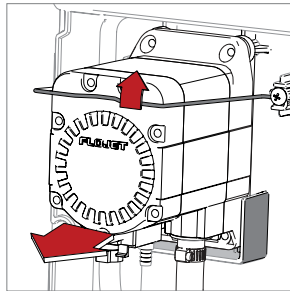

Portable Spray Unit

10 gallon

Item Number: SP-10N

Universal hinged back plate

Tool-free access to components
Fits any of "the Naturals" portable units

Quick-change pump

Lift bracket to release pump

Natural color tank

Improved visibility of product levels

Hinged lid

Available in 5 colors

Integrated hose wraps

Front-facing drain

In-line strainer

Protects pump from debris