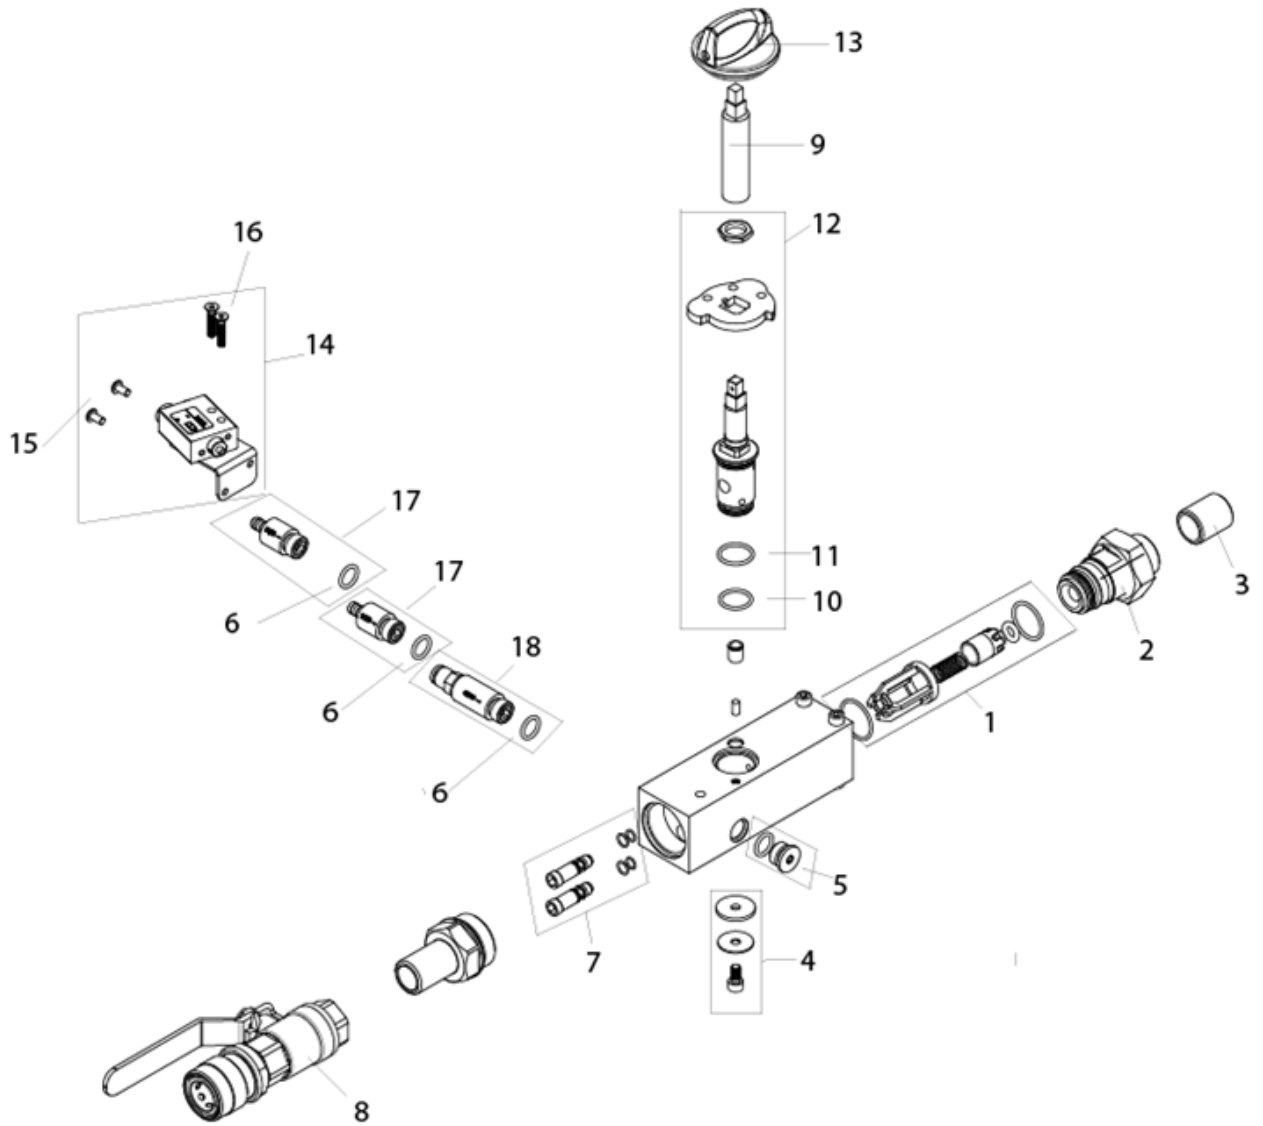

9/2014 =>

<b>Pos. No.</b>	<b>Article No.</b>	<b>Description</b>	<b>No.</b>
1	639500	Push-in fittings	1
2	638500	Push-in fittings	5
3	634000	Closing valve	1
4	633400	Elbow	1
5	635650	Air filter	1
6	638950	Reduction nipple	1
7	638601	Push-in fittings, Tee piece	1-2
8	637000	Reduction valve	2
9	0664034	Air non-return valve	2
10	359000	Push-in fittings, elbow	1
11	0605753	Outlet pipe 1x detergent	1
11	0605754	Outlet pipe, 2x detergent	1
11	0605755	Outlet pipe, 3x detergent	1
12	0603281	Inlet pipe 1x detergent	1
12	0603282	Inlet pipe 2x detergent	1
12	0603283	Inlet pipe 3x detergent	1
13	939904	Gasket	4-8
14	0623073	Actuator (Y4,Y5,Y6)	2-4
14	110003953	Actator Y1	
15	0605766	Tube	1
16	0605770	Ball valve Y1	1
17	0603299	Tube	1
18	0605767	Tube 150L/300L	1
18	0605769	Tube 450L/600L	1
19	0605771	Ball valve (Y4,Y5,Y6)	1-3
20	0603300	Tube	1-3
21	640401	Nozzle 150 L	1-3

# Manuel outlet parts

9/2014 =>

<b>Pos. No.</b>	<b>Article No.</b>	<b>Description</b>	<b>No.</b>
1	110003279	Water non-return valve complete	1
2	110003950	Seat for non-return valve / union	1
3	641002	Treaded pipe 1/2"	1
4	110003277	Screw kit	1
5	110003206	Plug including o-ring	1
6	110003276	O-ring kit	1
7	110003283	Injector kit	1
8	110003682	Outlet coupling complete	1
9	110003904	Adapter for axle	1
10	110003276	O-ring kit	1
11	110003276	O-ring kit	1
12	110003291	Axle for block complete	1
13	110003280	Operation button	1
14	110003282	Air regulator valve complete	1
15	11003277	Screw kit	1
16	110003277	Screw kit	1
17	11001102	Chemical non-return valve	2
18	110001979	Air non-return valve complete	1