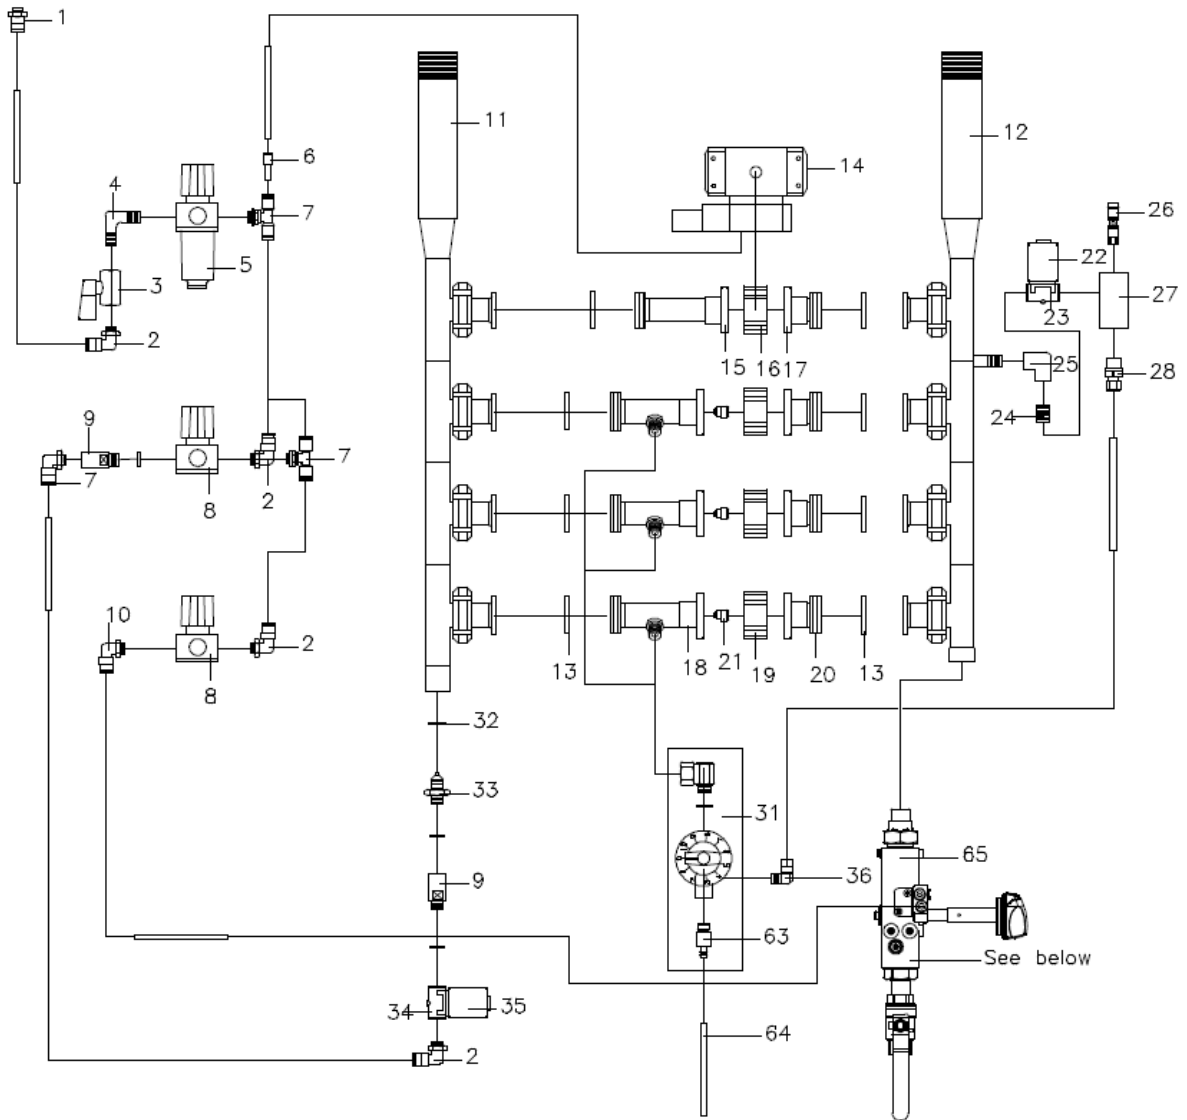

9/2014 =>

Pos. No.	Article No.	Description	No.
1	639500	Push-in fittings	1
2	638500	Push-in fittings	5
3	634000	Closing valve	1
4	633400	Elbow	1
5	635650	Air filter	1
6	638950	Reduction nipple	1
7	638601	Push-in fittings, Tee piece	1-2
8	637000	Reduction valve	2
9	0664034	Air non-return valve	2
10	359000	Push-in fittings, elbow	1
11	0605753	Outlet pipe 1x detergent	1
11	0605754	Outlet pipe, 2x detergent	1
11	0605755	Outlet pipe, 3x detergent	1
12	0603281	Inlet pipe 1x detergent	1
12	0603282	Inlet pipe 2x detergent	1
12	0603283	Inlet pipe 3x detergent	1
13	939904	Gasket	4-8
14	0623073	Actuator (Y4,Y5,Y6)	2-4
14	110003953	Actator Y1	
15	0605766	Tube	1
16	0605770	Ball valve Y1	1
17	0603299	Tube	1
18	0605767	Tube 150L/300L	1
18	0605769	Tube 450L/600L	1
19	0605771	Ball valve (Y4,Y5,Y6)	1-3
20	0603300	Tube	1-3
21	640401	Nozzle 150 L	1-3