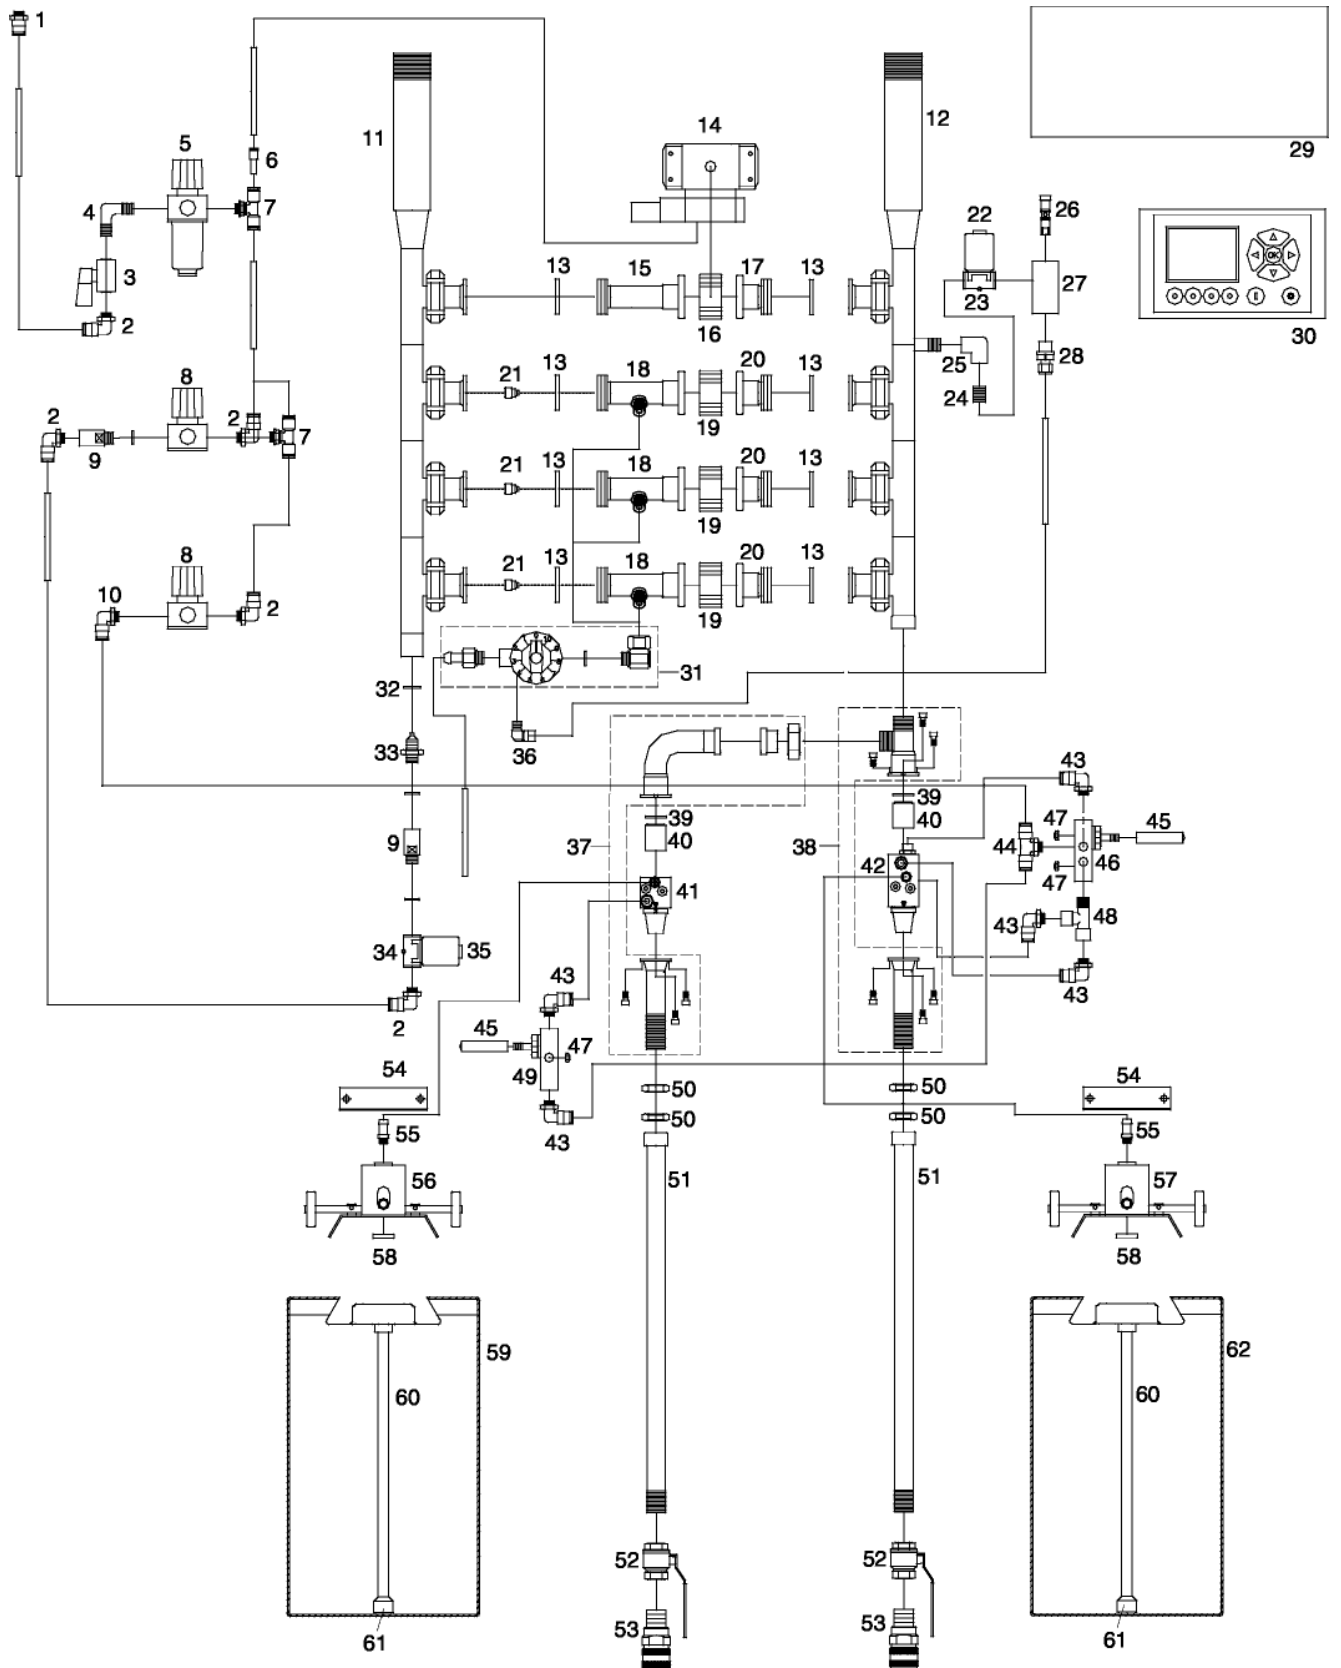

# Foamatic Satellite

**Spare parts**

=> 9/2014

<b>Pos. No.</b>	<b>Article No.</b>	<b>Description</b>	<b>No.</b>
1	639500	Push-in fittings	1
2	638500	Push-in fittings	5
3	634000	Closing valve	1
4	633400	Elbow	1
5	635650	Air filter	1
6	638950	Reduction nipple	1
7	638601	Push-in fittings, Tee piece	1-2
8	637000	Reduction valve	2
9	0664034	Air non-return valve	2
10	359000	Push-in fittings, elbow	1
11	0605753	Outlet pipe 1x detergent	1
11	0605754	Outlet pipe, 2x detergent	1
11	0605755	Outlet pipe, 3x detergent	1
12	0603281	Inlet pipe 1x detergent	1
12	0603282	Inlet pipe 2x detergent	1
12	0603283	Inlet pipe 3x detergent	1
13	939904	Gasket	4-8
14	0623073	Actuator (Y4,Y5,Y6)	2-3
14	110003953	Actuator Y1	1
15	0605766	Tube	1
16	0605770	Ball valve Y1	1
17	0603299	Tube	1
18	0605767	Tube 150L/300L	1
18	0605769	Tube 450L/600L	1
19	0605771	Ball valve (Y4,Y5,Y6)	1-3
20	0603300	Tube	1-3
21	640401	Nozzle 150 L	1-3

21	0605762	Nozzle 300L	1-3
21	0605744	Nozzle 450L	1-3
22	533300	Solenoid (Y3)	1
23	530700	Valve (Y3)	1
24	641005	Union connection	1
25	647500	Elbow	1
26	0664080	Non-return valve	1-3
27	0664098	Flushing block	1
28	110002132	Press fitting Ø 4mm	1-3
29	0601593	Controller	1
30	0601594	Display	1
31	0605761	Dosing valve	1-3
32	353500	O-Ring	1
33	64030000	Air nozzle	1
34	530900	Valve (Y2)	1
35	533100	Solenoid (Y2)	1
36	110002133	Press fitting Ø 4mm	1-3
37	0605750	Piping part Des.	1
38	0605747	Piping part Foamblock	1
39	0600078	O-Ring	2
40	0600031	Non-return valve	2
41	0664067	Des. Block	1
42	0664066	Manual block	1
43	359200	Push-in fittings, elbow	5
44	0635003	Push-in fittings, Tee piece	1
45	677600	Handle	2
46	677911	Valve	1
47	69930001	Silencer	3
48	359600	Tee piece	1