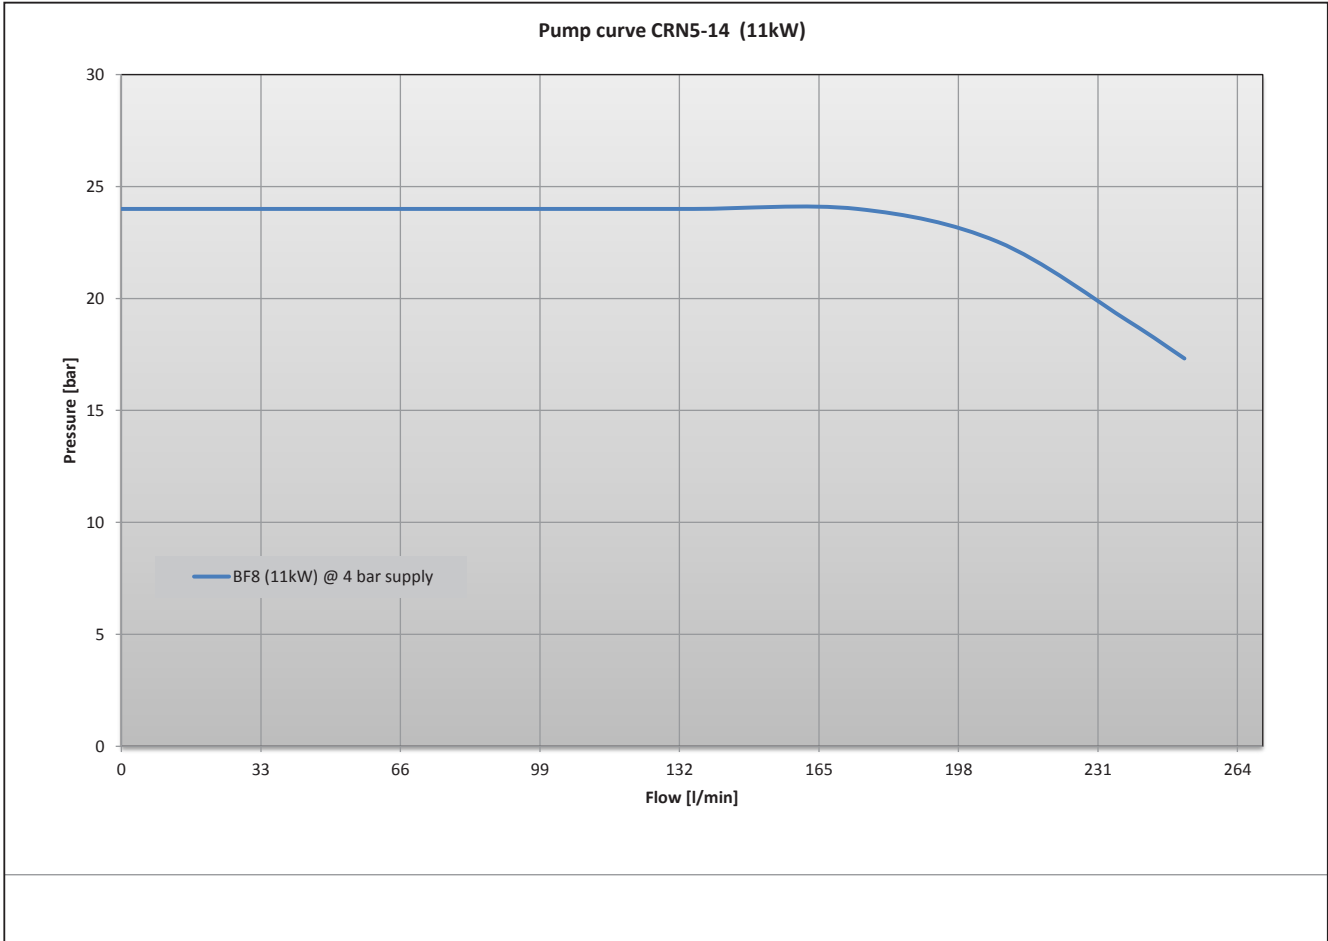

Electrical diagram

110003608-1

Sensor diagram

Pump curve

110003038

1100003038

1100003038

Installation