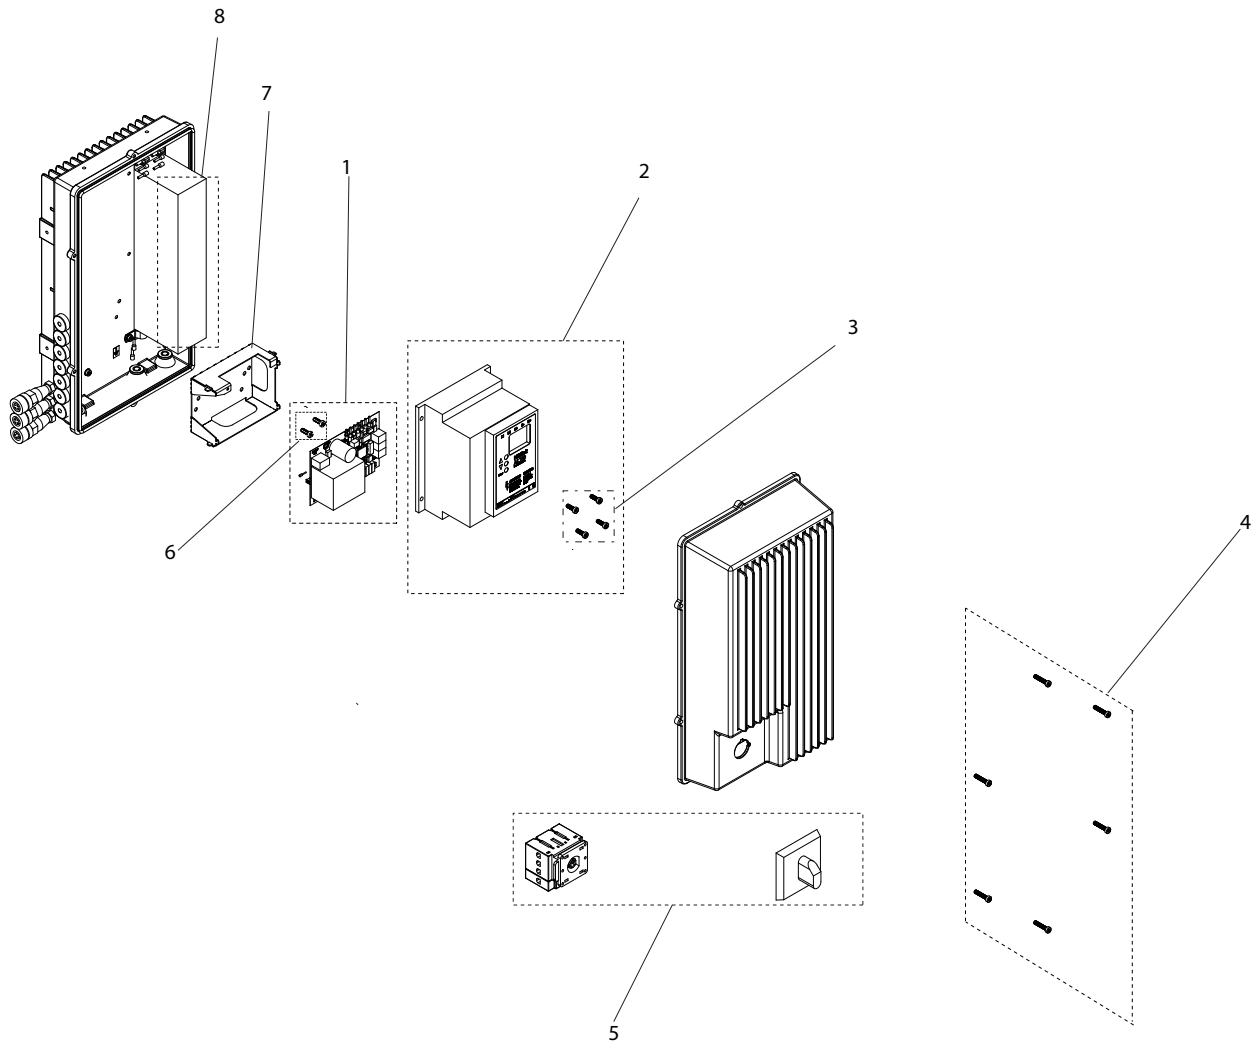

Controller

Pegasus-BW4, Hybrid-BW4, Hybrid BF4

110003509

Pos./Ref.	Nr. No.	Description	Pegasus BW4	Hybrid BW4	BF4
1	110001124	Controller board	1	1	1
2	110001136	Frequncy converter incl. cable	1	1	1
3	110001463 (110004617)	Screw kit			
4	110001463 (0602125)	Screw kit			
5	110001881	Switch	1	1	1
6	110001463 (110004617)	Screw kit			
7	1100001149	Bracket for controller PCB bend	1	1	1
8	0631057	EMC filter 4,0/5,5 kW	1	1	1