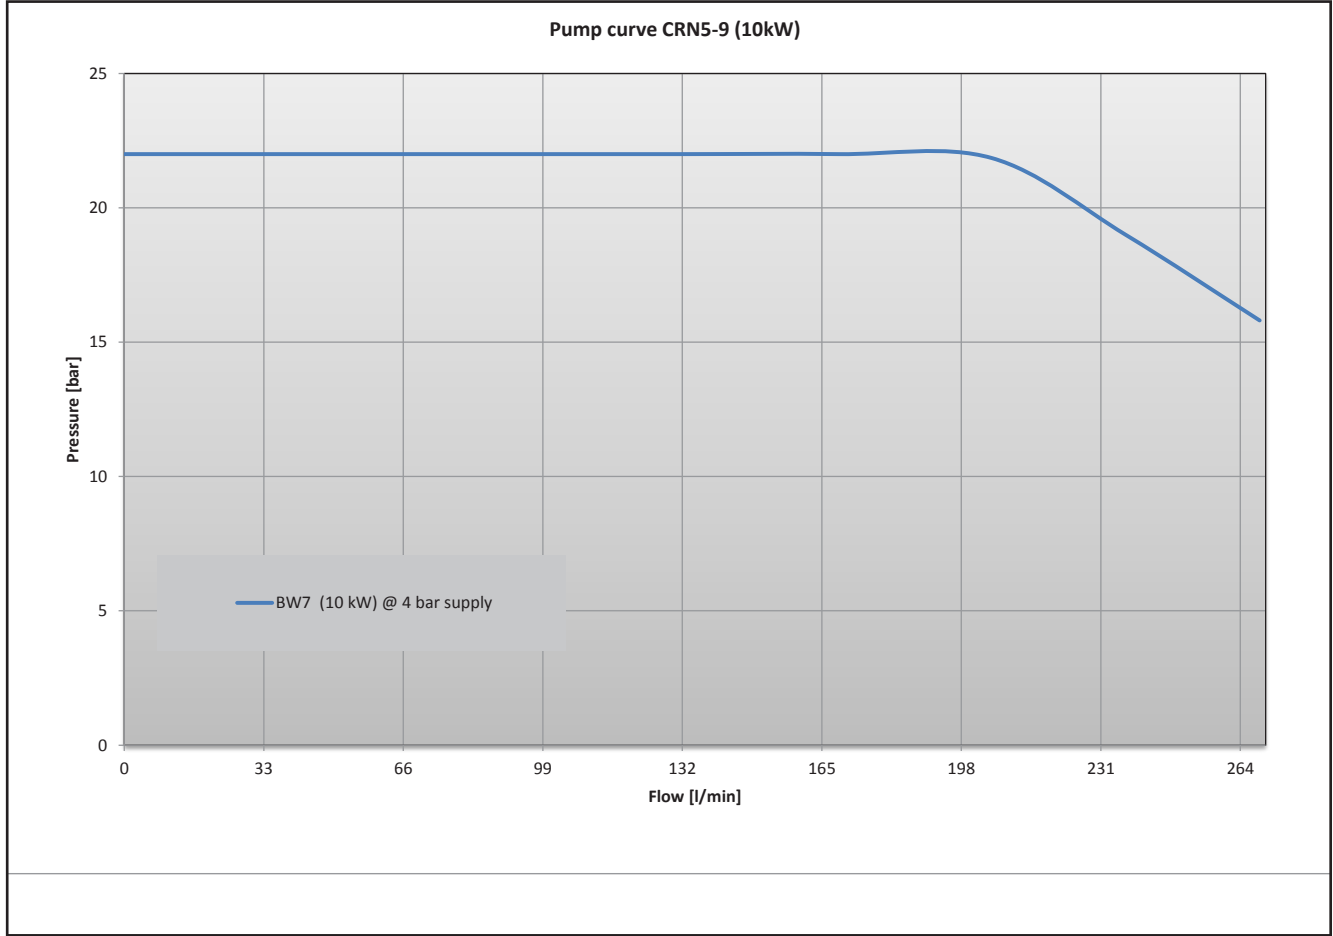

Electrical diagram

110003608-1

Sensor diagram

Pump curve

110003038

1100003038

1100003038

Installation