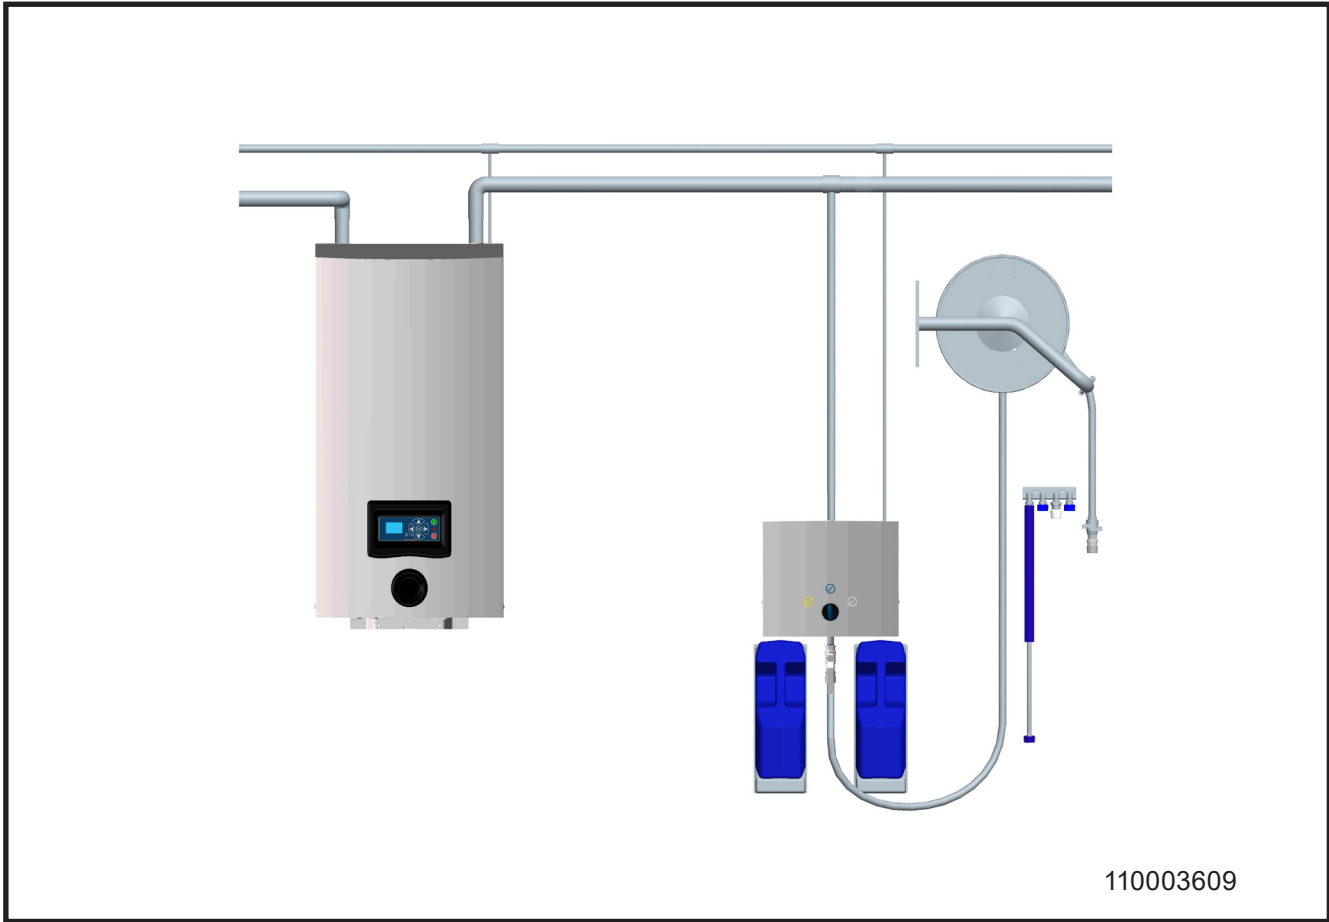

Electrical diagram

110003608-1

Sensor diagram

Pump curve

110003038

1100003038

1100003038

Installation