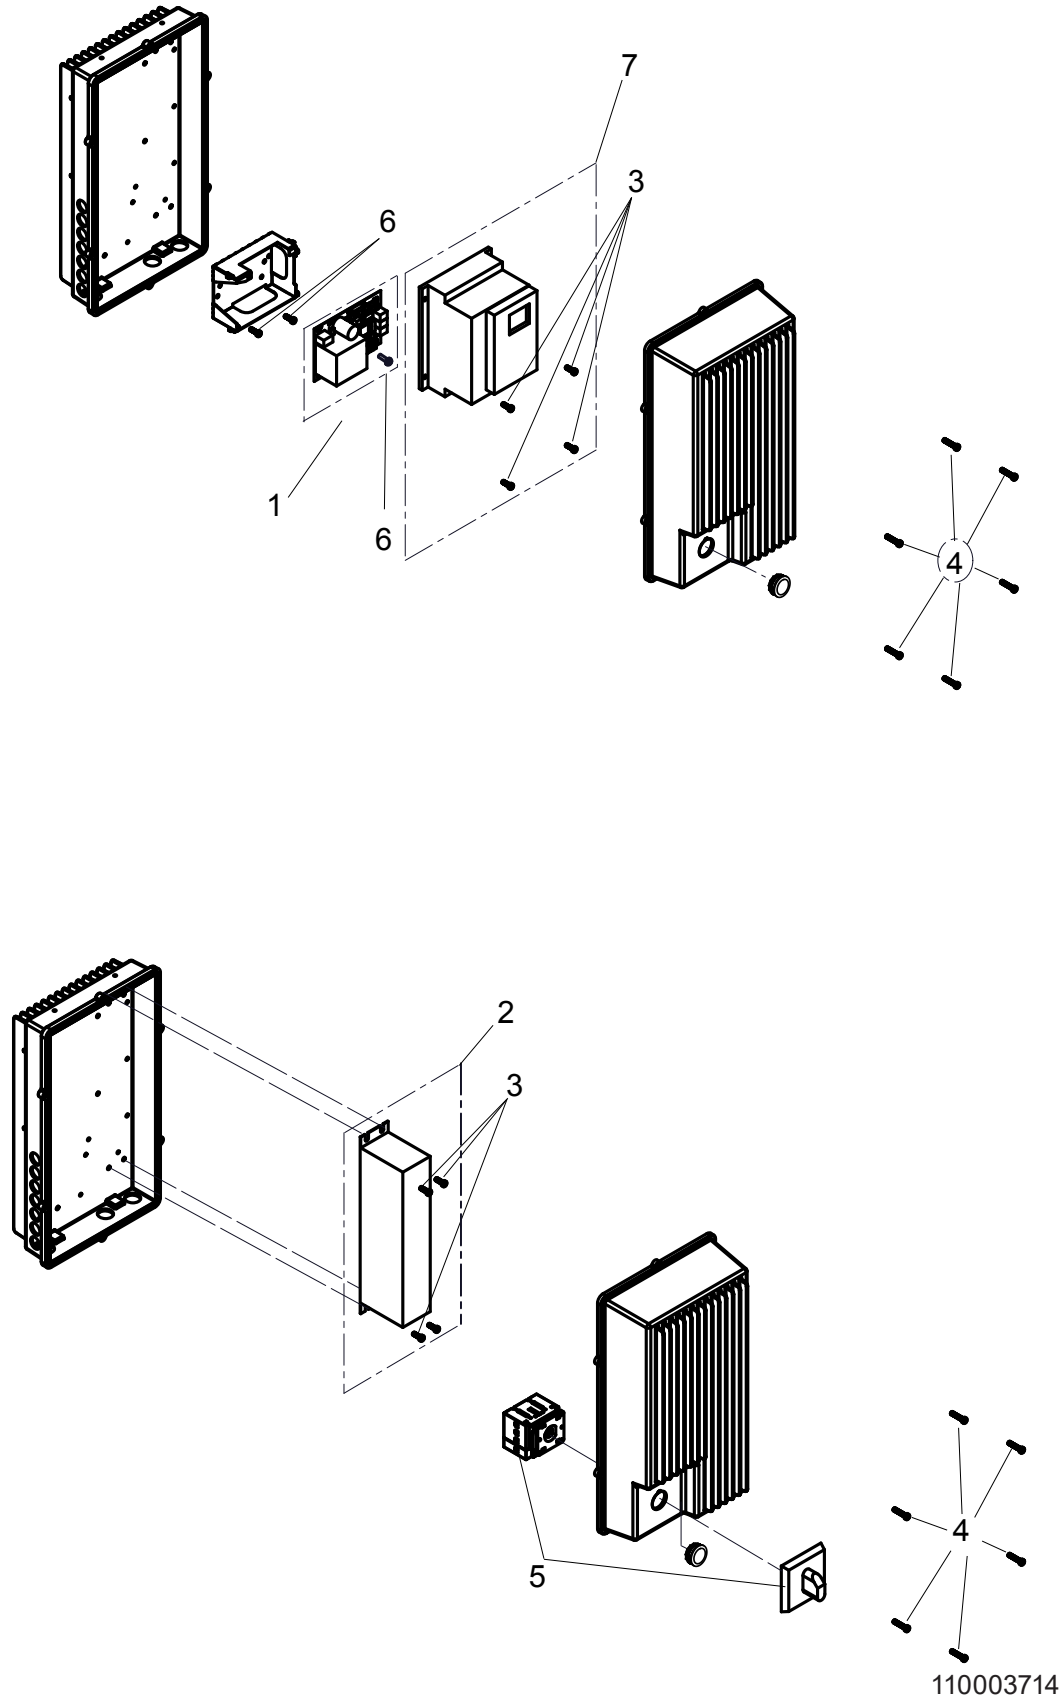

Controller BW7/BF8

110003714

Pos./Ref.	Nr. No.	Description	Hybrid BW7	BF8
1	110001124	Controller board	1	1
2	110001527	Noise filter	1	1
3	110001463 (110004617)	Screw kit		
4	110001463 (0602125)	Screw kit		
5	110001849	Switch	1	1
6	110001463 (110001369)	Screw kit		
7	110001466	Converter 11Kw	1	1
	110001128	Cable between controller and inverter	1	1