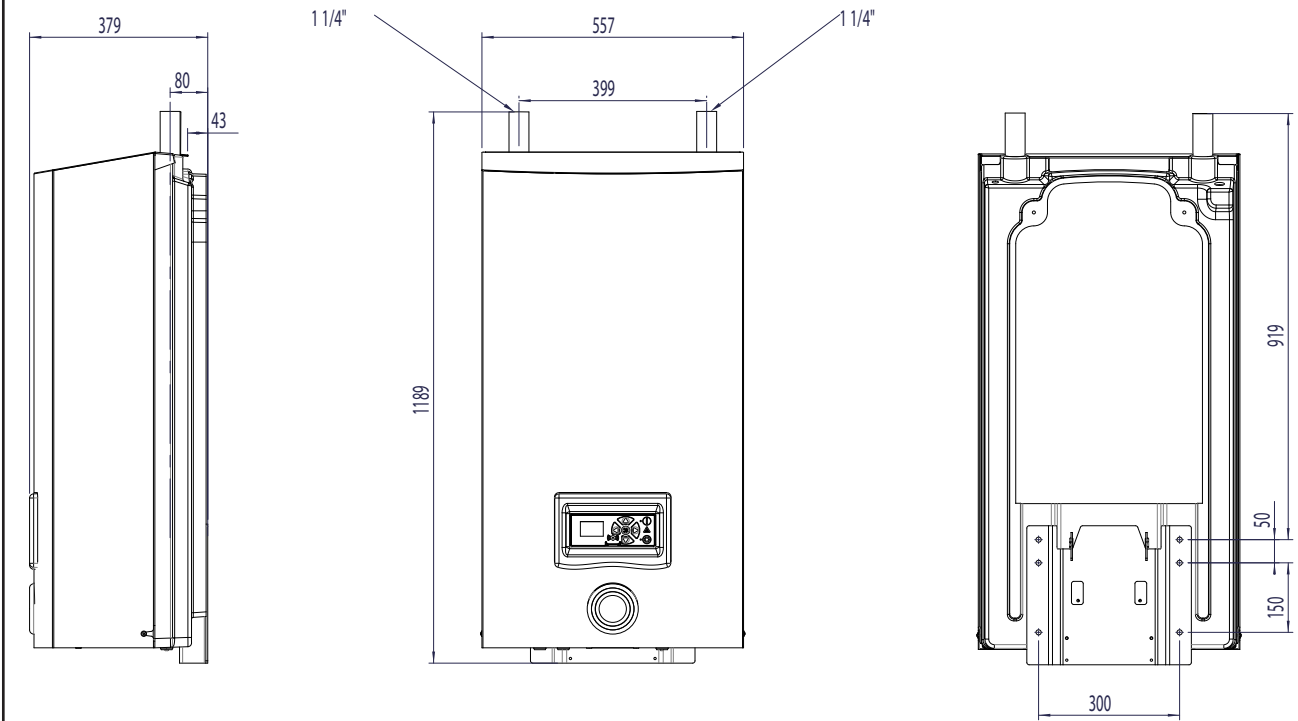

Hybrid-BW4/7