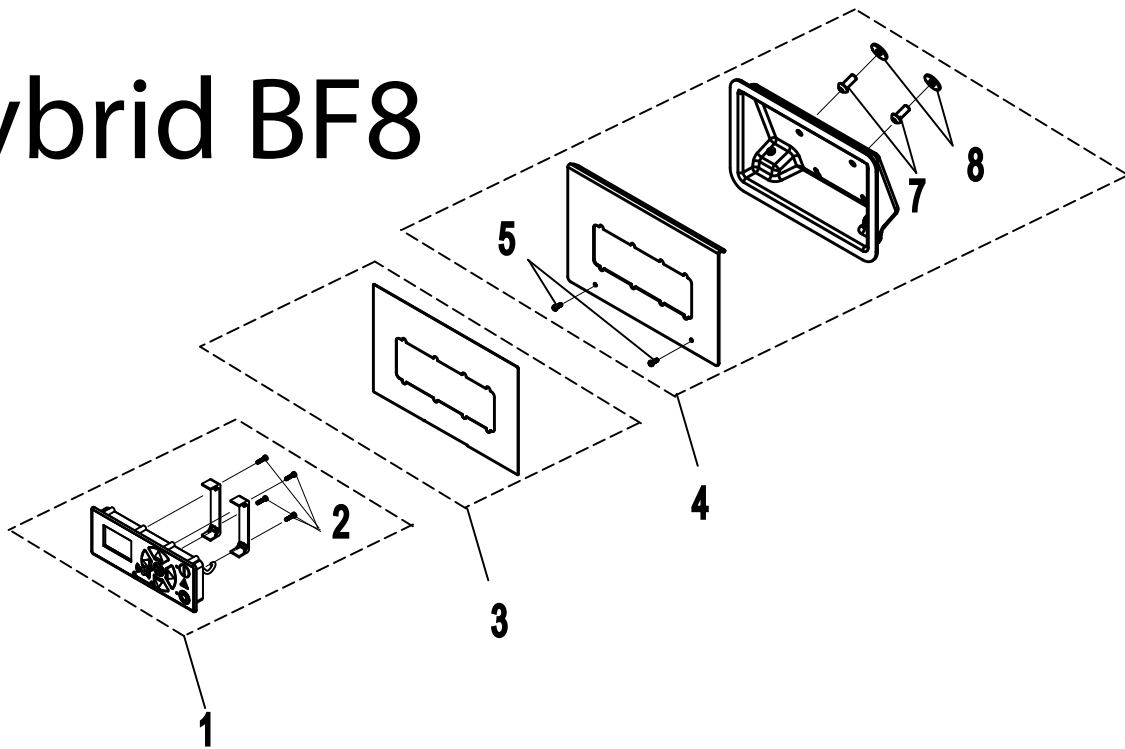

Hybrid BF4

Hybrid BF8

110003711