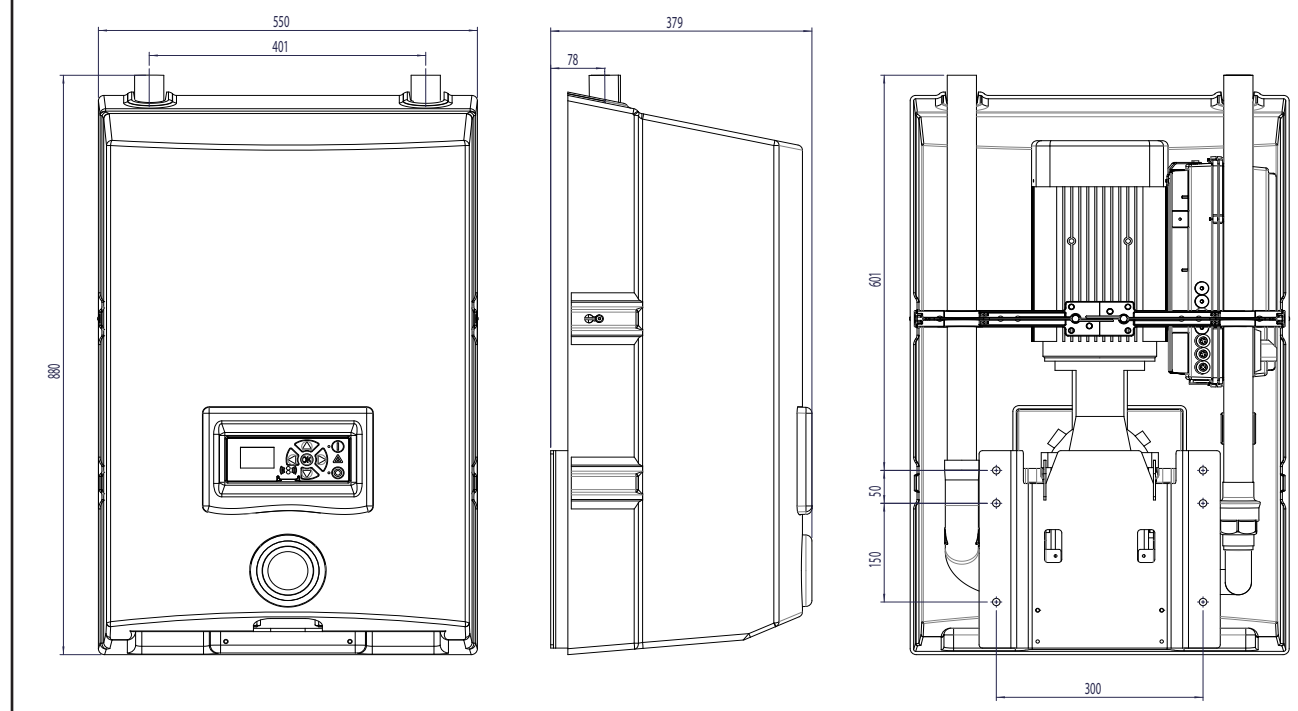

Pegasus-BW4