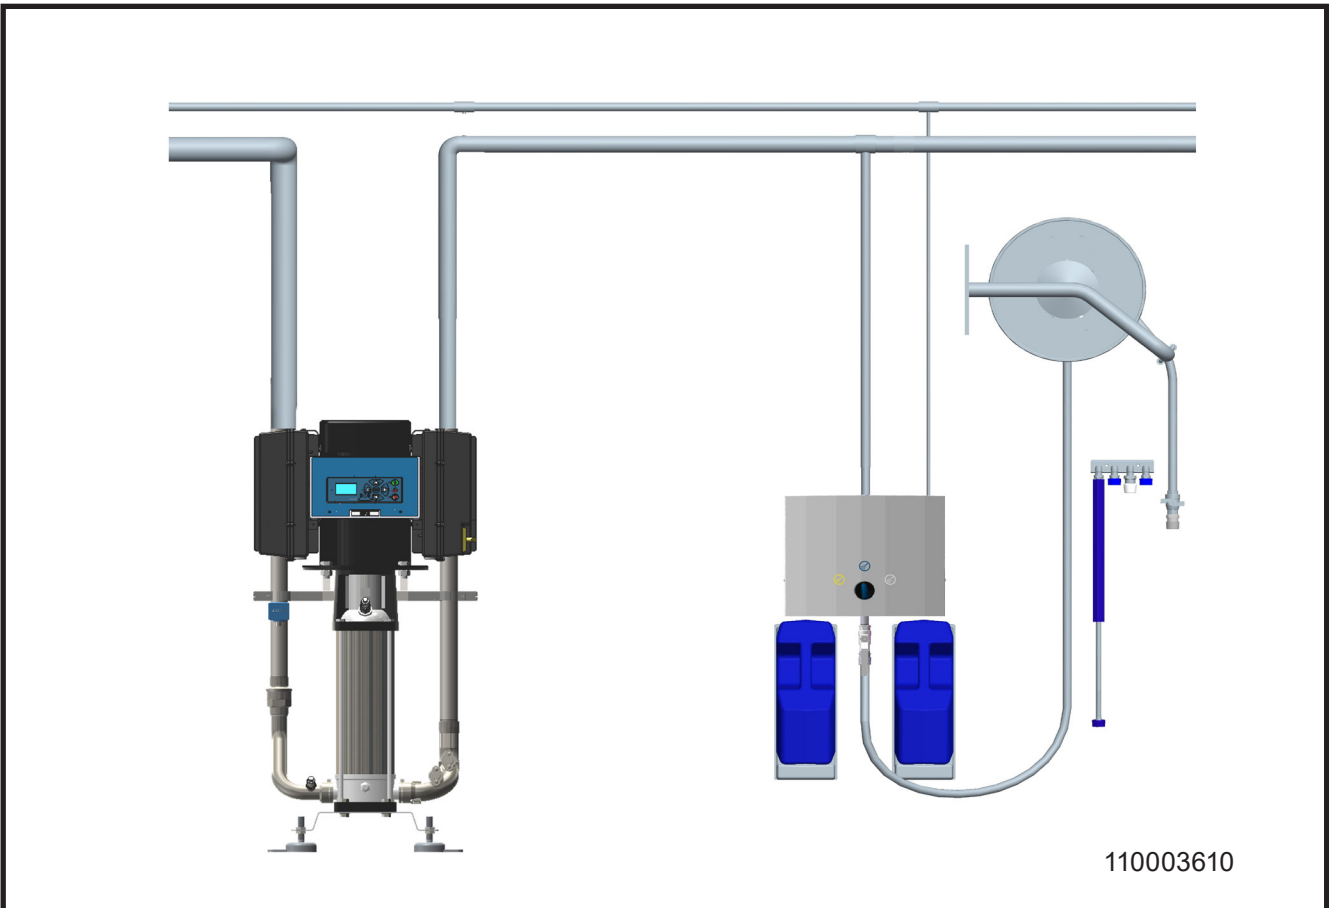

Electrical diagram

110003608-1

Sensor diagram

Pump curve

110003038

1100003038

1100003038

Installation