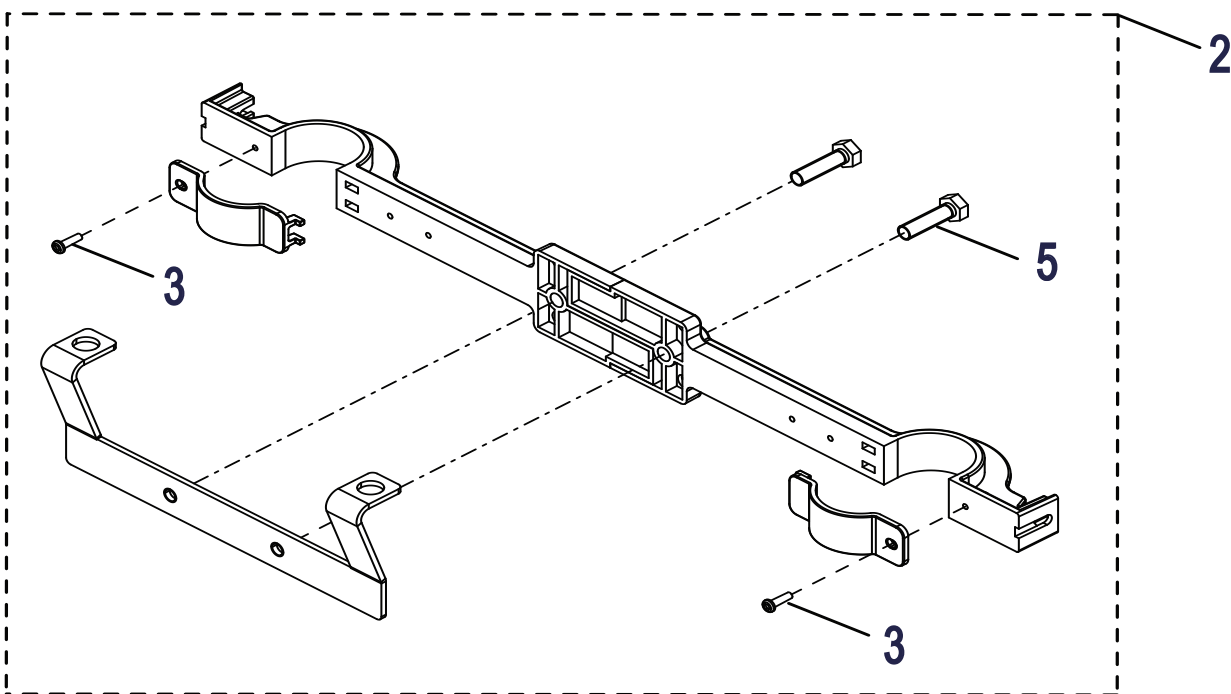

Pipe holder system

110003710

Pos./Ref.	Nr. No.	Description	Pegasus BW4	Hybrid BW4	Hybrid BW7	BF4	BF8
1	110000221	Pipe rack complete	1			1	
2	110000222	Pipe rack complete					1
3	110001463 (110000574)	Screw kit					
4	110001463 (156407)	Screw kit					
5	110001463 (156509)	Screw kit					
6	110003512 (156402)	Screw kit					
7	110003512 (110000574)	Screw kit