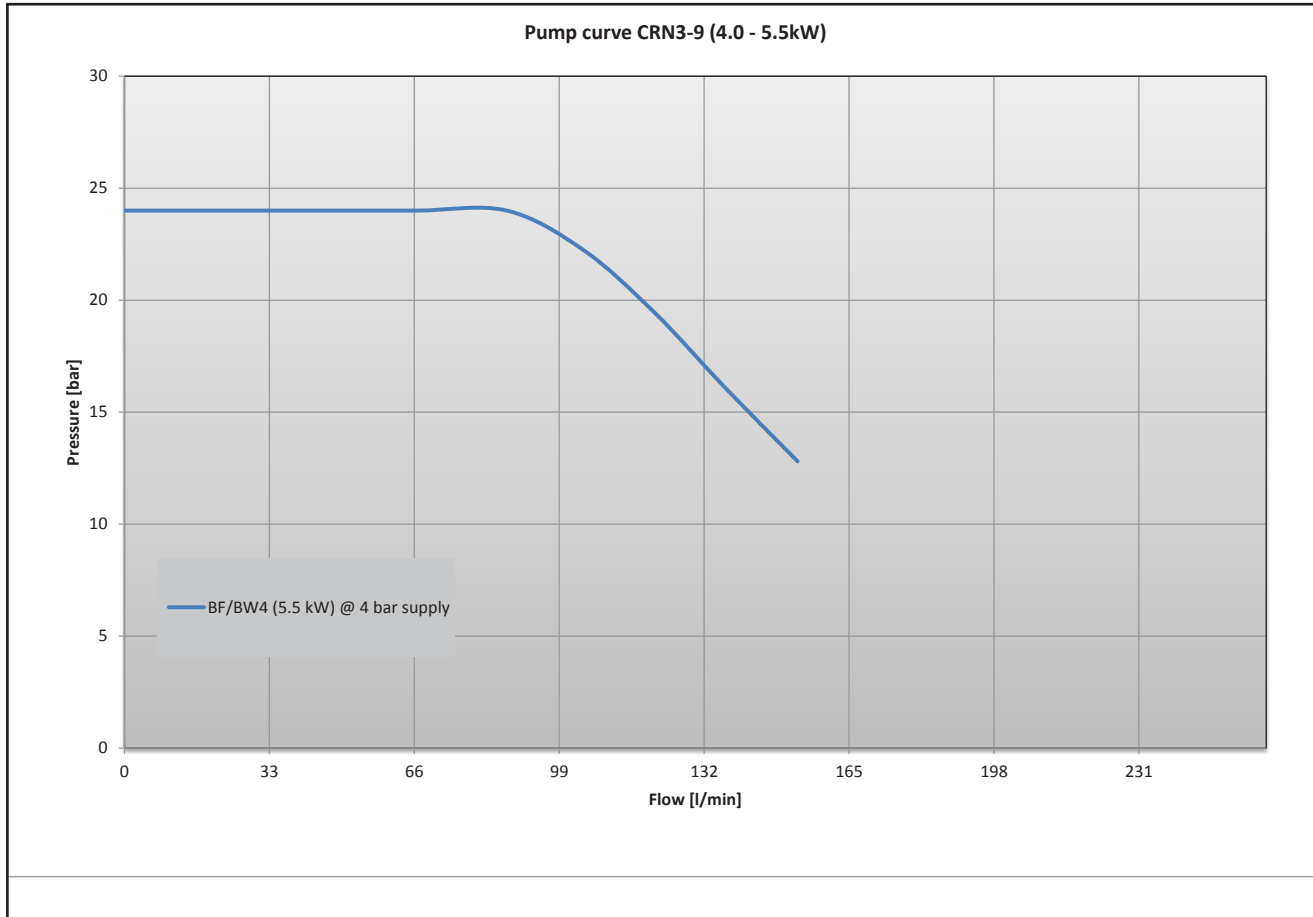

Electrical diagram

110003608-1

Sensor diagram

Pump curve

110003038

1100003038

1100003038

Installation