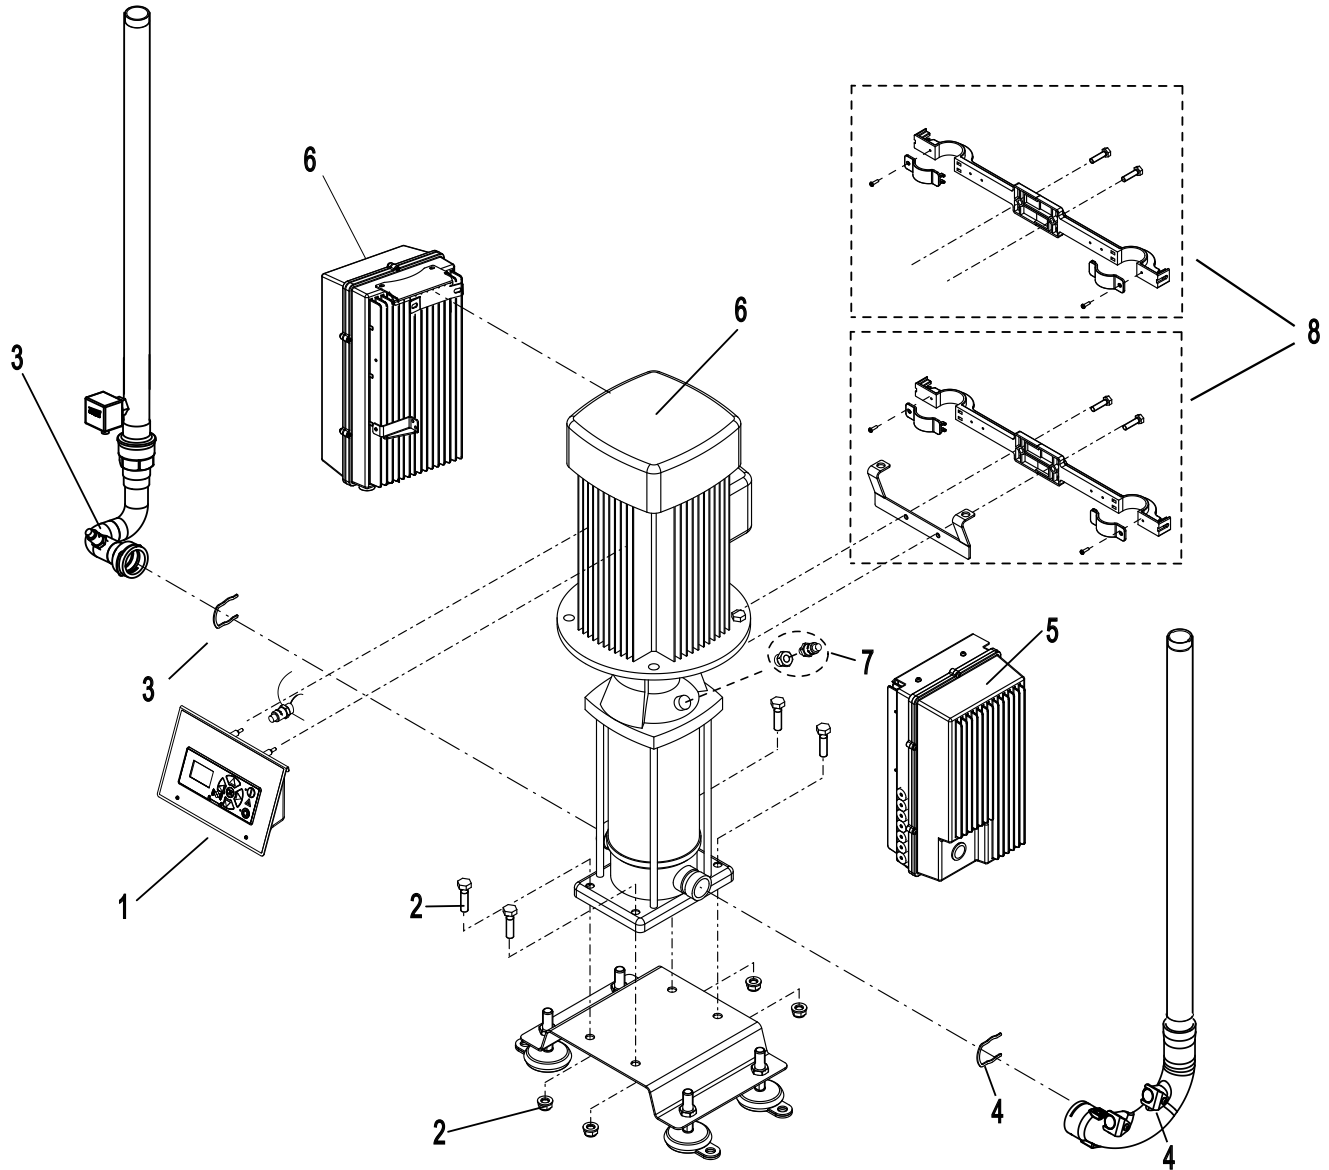

Hybrid-BF4/Hybrid BF8

110001044

Pos./Ref.	Nr. No.	Description	Pegasus BW4	Hybrid BW4	Hybrid BW7	BF4	BF8
1		See page 80					
2	110001143 (156704)	Screw kit for pump					
3		See page 72					
4		See page 74					
5		See page 76/78					
6	0604234	Pump				1	
6	110000373	Pump					1
7	110001144	Pressure Sensor kit					
8		See page 82