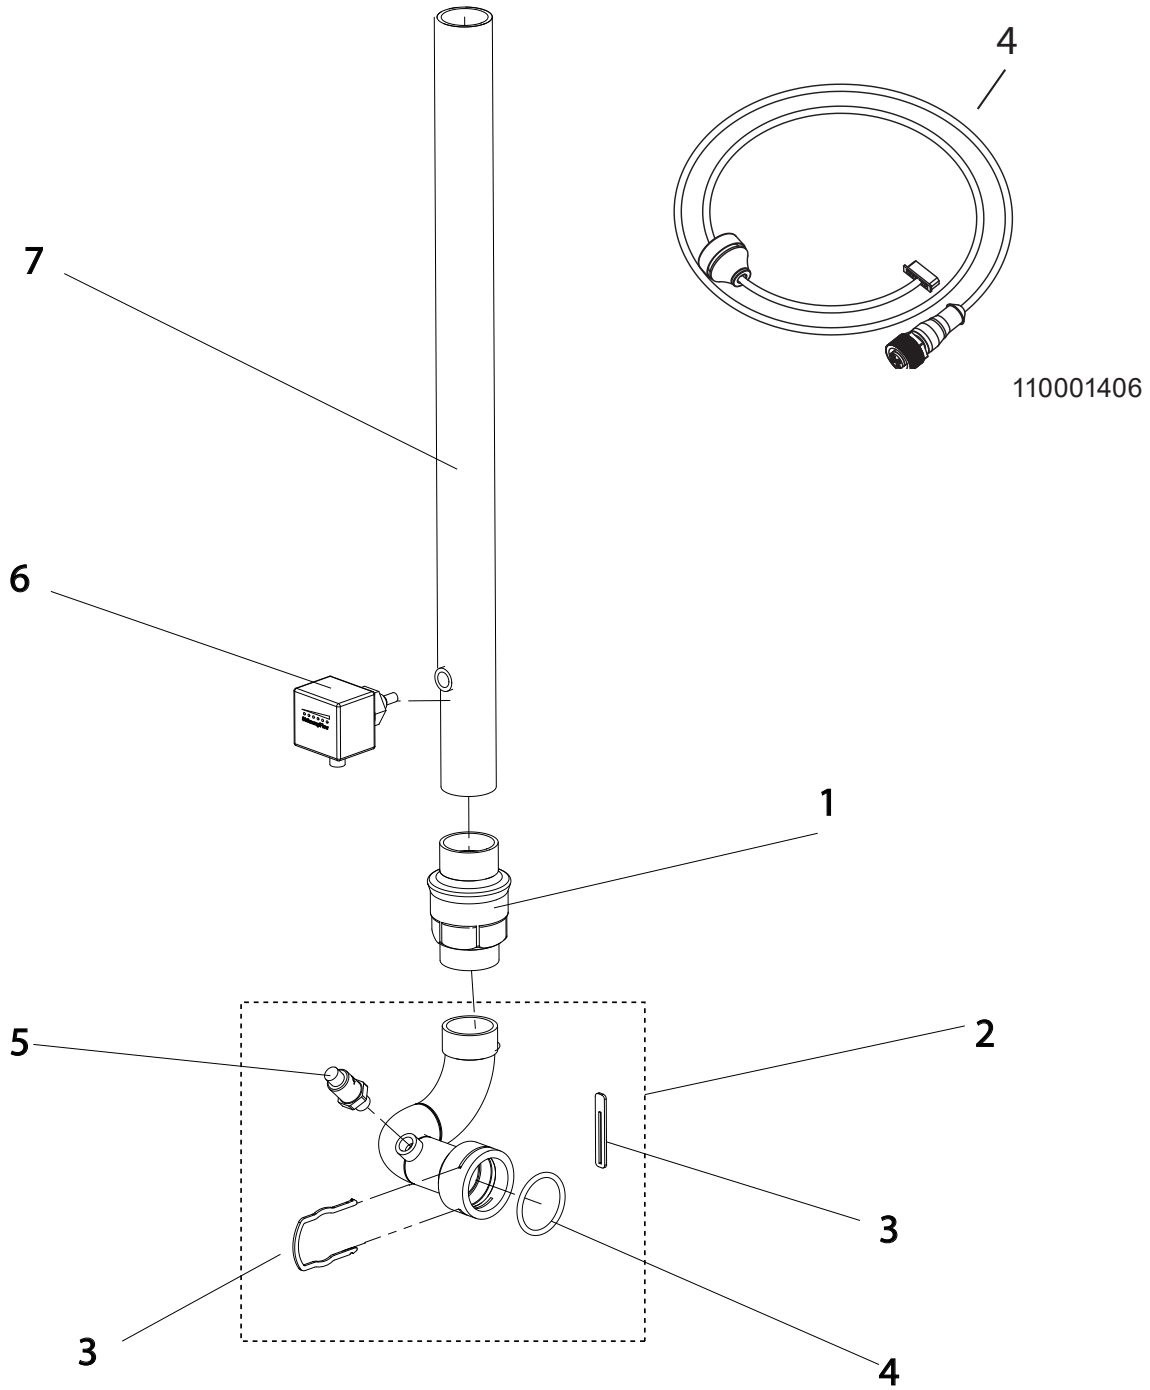

Pegasus BW4

110003543

Pos./Ref.	Nr. No.	Description	Pegasus BW4	Hybrid BW4	Hybrid BW7	BF4	BF8
1	110001463 (110001346)	Screw kit					
2	110001141	Wall bracket complete	1				
3	110001463	Screw kit					
4		See page 74					
5	110001463 (321700)	Screw kit					
6	110001463 (110003900)	Screw kit					
7	110001463 (11000847)	Screw kit					
8	110001463 (11000847)	Screw kit					
9	110001463 (110000574)	Screw kit					
10	110001245	Display	1	1	1	1	1
11		See page 72					
12		See page 76					
13	110001463 (156704)	Screw kit					
14	0604234	Pump	1				
15	110001144	Pressure sensor kit					
16		See page 40					

Hybrid BW4/BW7

110003576

Pos./Ref.	Nr. No.	Description	Pegasus BW4	Hybrid BW4	Hybrid BW7	BF4	BF8
1	110001463 (110001346)	Screw kit					
2	110001141	Wall bracket		1	1		
3	see page 32	Outlet		1	1		
4	110001463 (156704)	Screw kit					
5	110001463 (321700)	Screw kit					
6	110001463 (06020459)	Screw kit					
7	110001245	Display complete	1	1	1	1	1
8	110001463 (110000847)	Screw kit					
9	110001463 (110000574)	Screw kit					
10	110001245	Display	1	1	1	1	1
11		see page 72					
12		see page 76					
13	0604232	Pump			1		
13	0604234	Pump		1			
14	110001144	Pressure sensor kit					
15	110006324	Display for 119000400 and 119000420				1	1

Inlet pipe

110001270

Pos./Ref.	Nr. No.	Description	Pegasus BW4	Hybrid BW4	Hybrid BW7	BF4	BF8
1	630900	Non return valve	1	1	1	1	1
2	110001240	Inlet manifold	1	1	1	1	
2	110002664	Inlet manifold					1
3	110001250	Split kit	1	1	1	1	1
4	110000971	Sensor cable	1	1	1	1	1
5	110000889	Sensor	1	1	1	1	1
6	110000963	Flow switch	1	1	1	1	1
7	110001462 (603700)	O-ring kit					
8	110001312	Inlet pipe		1	1		
8	110001255	Inlet pipe				1	
8	110002662	Inlet pipe					1
8	110001255	Inlet pipe → 15-07-18	1				
8	110006177	Inlet pipe 15-07-18 →	1				