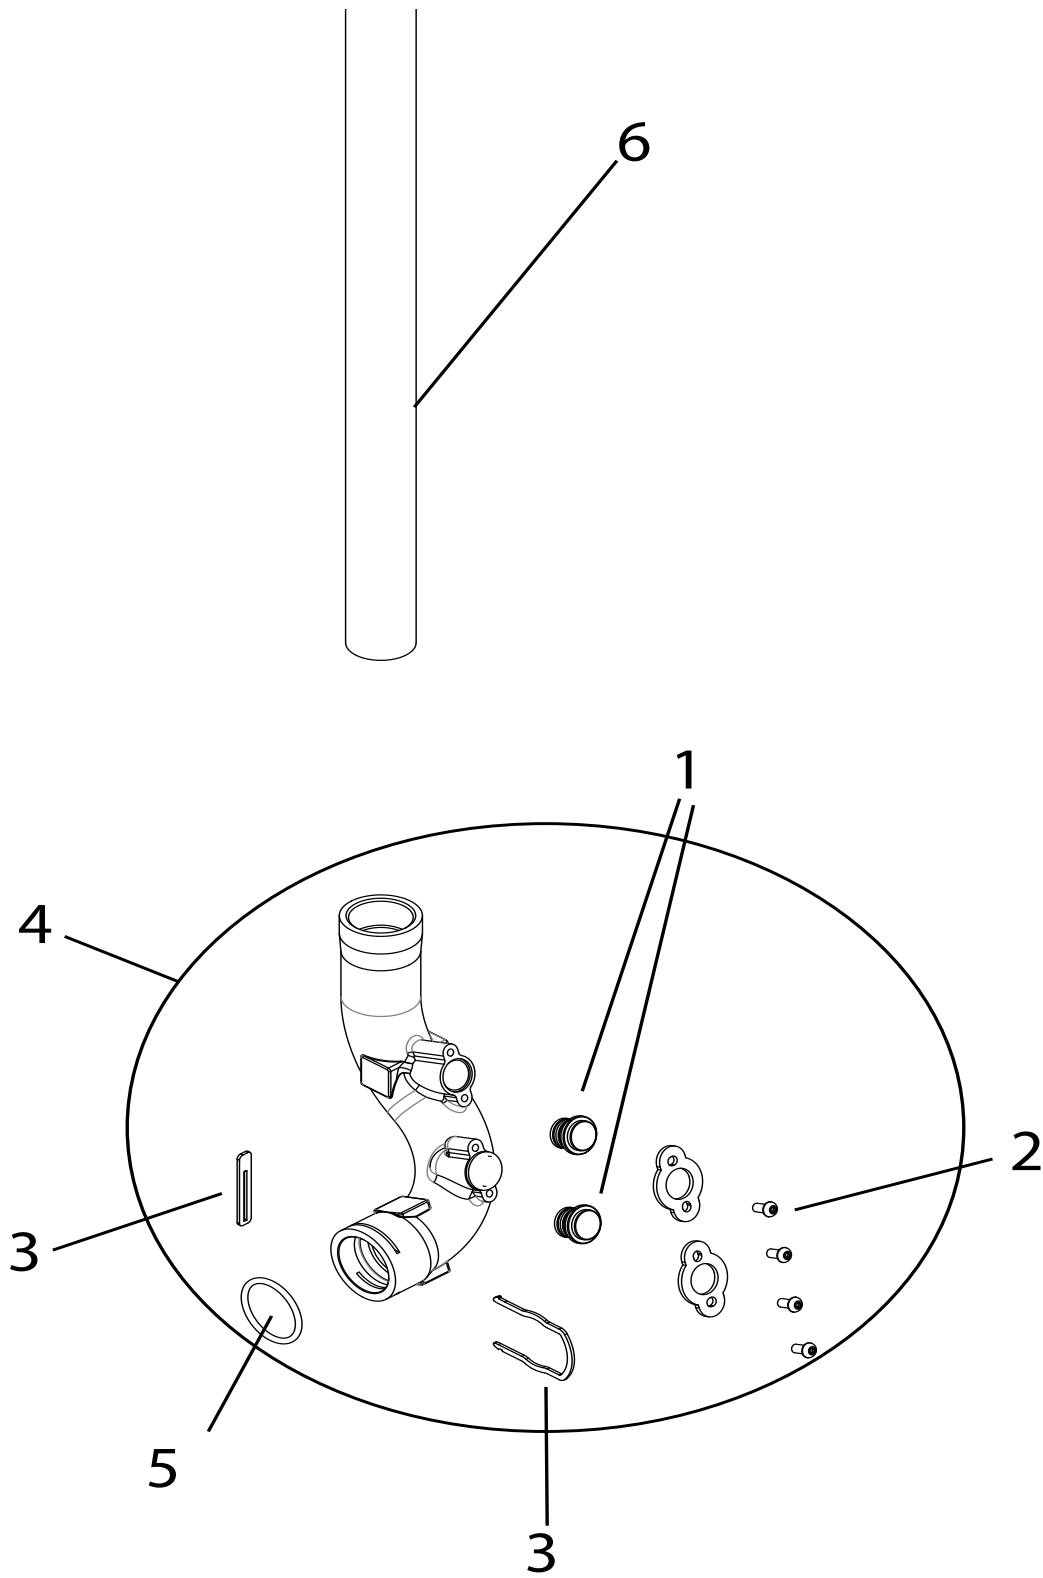

Outlet pipe

110003545

Pos./Ref.	Nr. No.	Description	Pegasus BW4	Hybrid BW4	Hybrid BW7	BF4	BF8
1	110001145	Plug	2	2	2	2	2
2	110001463 (0602094)	Screw kit					
3	110001250	Split kit	1	1	1	1	1
4	110001461	Outlet manifold complete	1	1	1	1	1
5	110001462 (603700)	O-ring kit					
6	0603324	Outlet pipe → 15-07-18	1				
6	0603328	Outlet pipe		1	1		1
6	0603324	Outlet pipe				1	
6	110006174	Outlet pipe 15-07-18 →