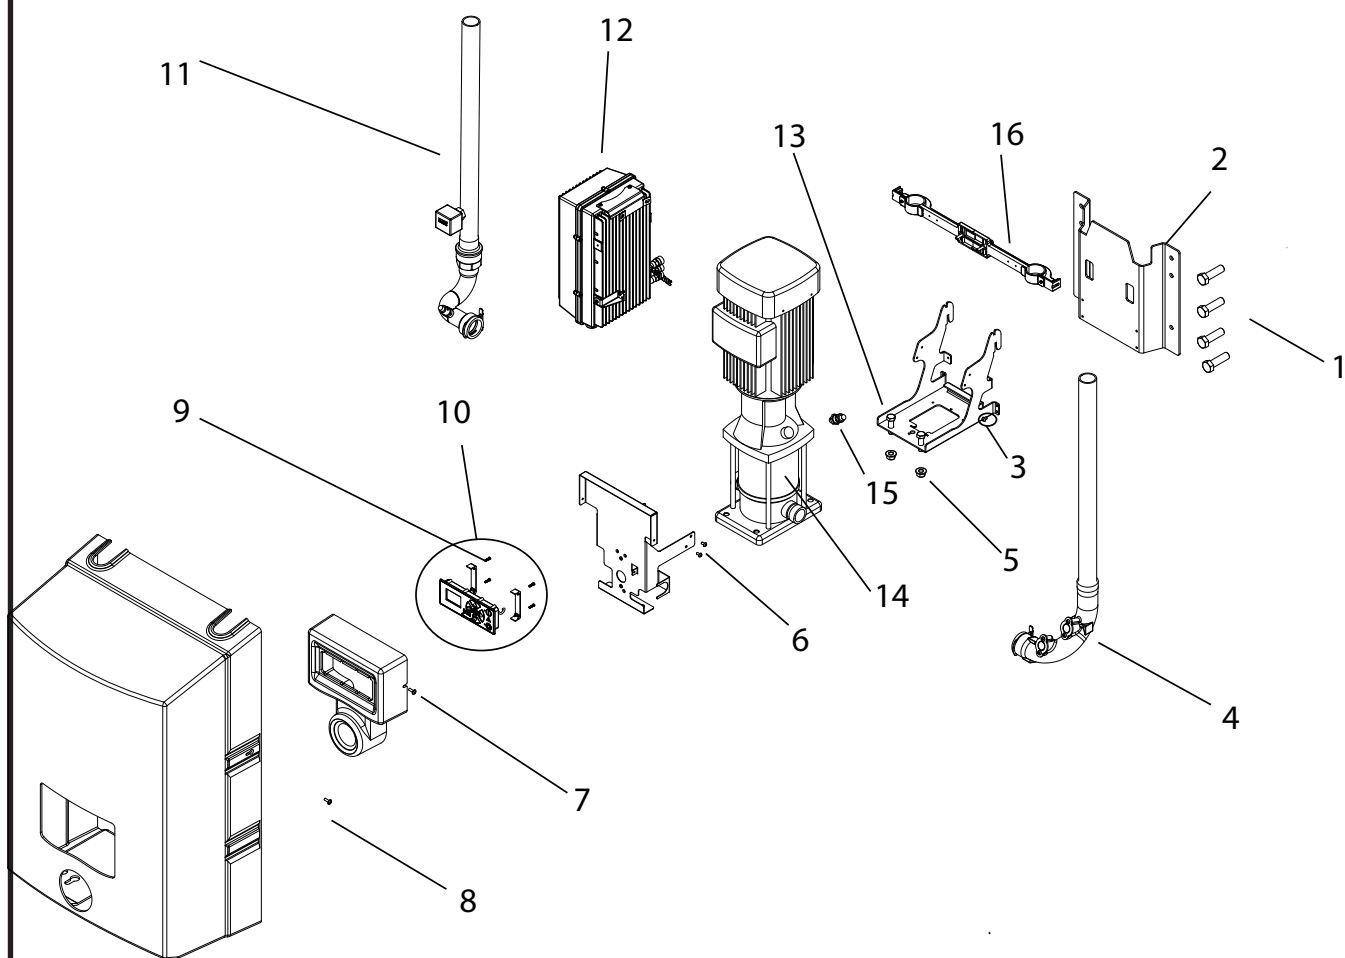

Pegasus BW4

110003543

Pos./Ref.	Nr. No.	Description	Pegasus BW4	Hybrid BW4	Hybrid BW7	BF4	BF8
1	110001463 (110001346)	Screw kit					
2	110001141	Wall bracket complete	1				
3	110001463	Screw kit					
4		See page 74					
5	110001463 (321700)	Screw kit					
6	110001463 (110003900)	Screw kit					
7	110001463 (11000847)	Screw kit					
8	110001463 (11000847)	Screw kit					
9	110001463 (110000574)	Screw kit					
10	110001245	Display	1	1	1	1	1
11		See page 72					
12		See page 76					
13	110001463 (156704)	Screw kit					
14	0604234	Pump	1				
15	110001144	Pressure sensor kit					
16		See page 40					