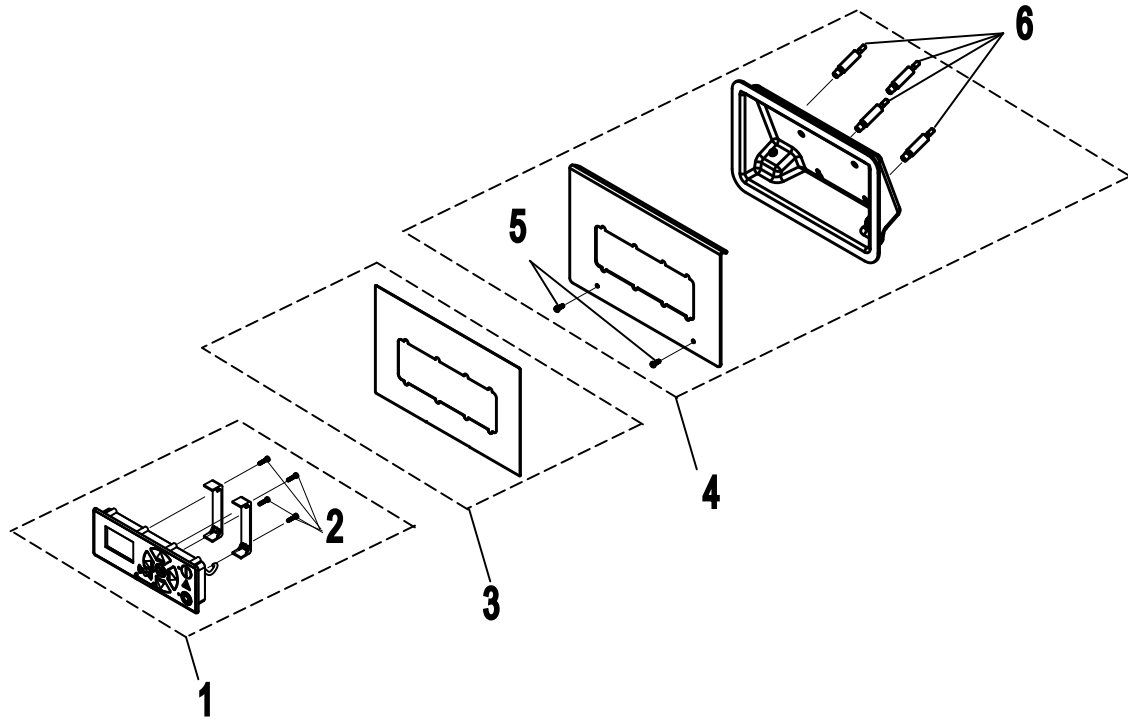

Hybrid BF4

Hybrid BF8

110003711