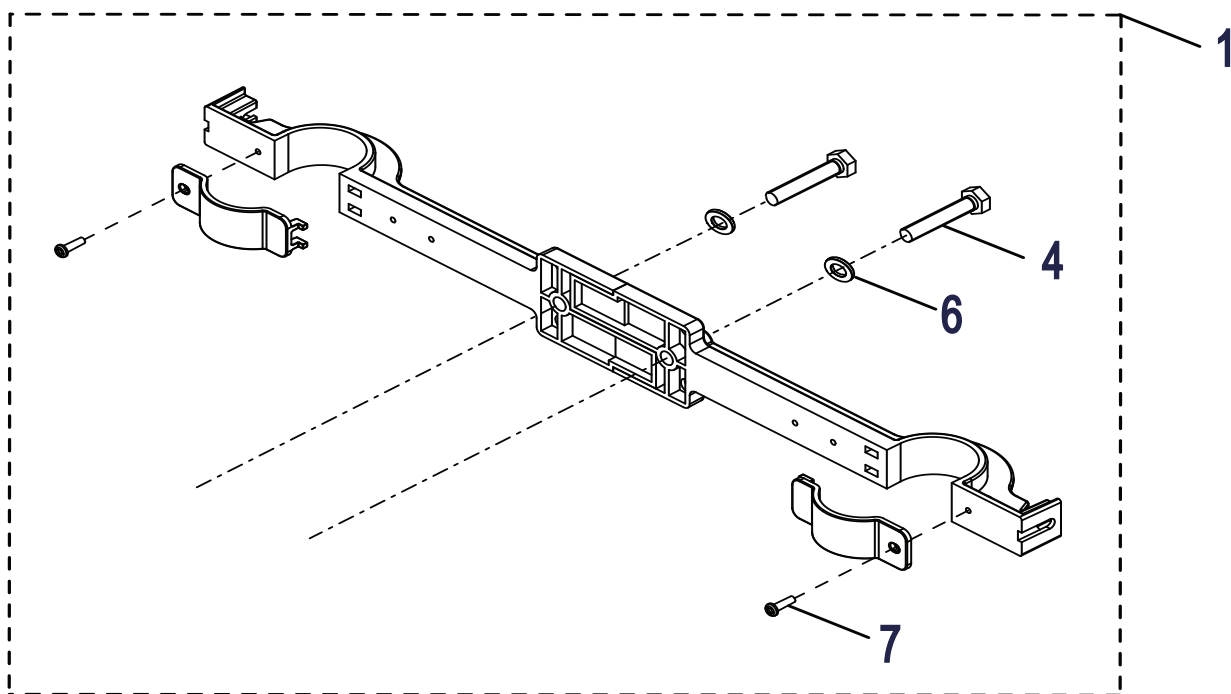

Pipe holder system

110003710

Pos./Ref.	Nr. No.	Description	Pegasus BW4	Hybrid BW4	Hybrid BW7	BF4	BF8
1	110000221	Pipe rack complete	1			1	
2	110000222	Pipe rack complete					1
3	110001463 (110000574)	Screw kit					
4	110001463 (156407)	Screw kit					
5	110001463 (156509)	Screw kit					
6	110003512 (156402)	Screw kit					
7	110003512 (110000574)	Screw kit