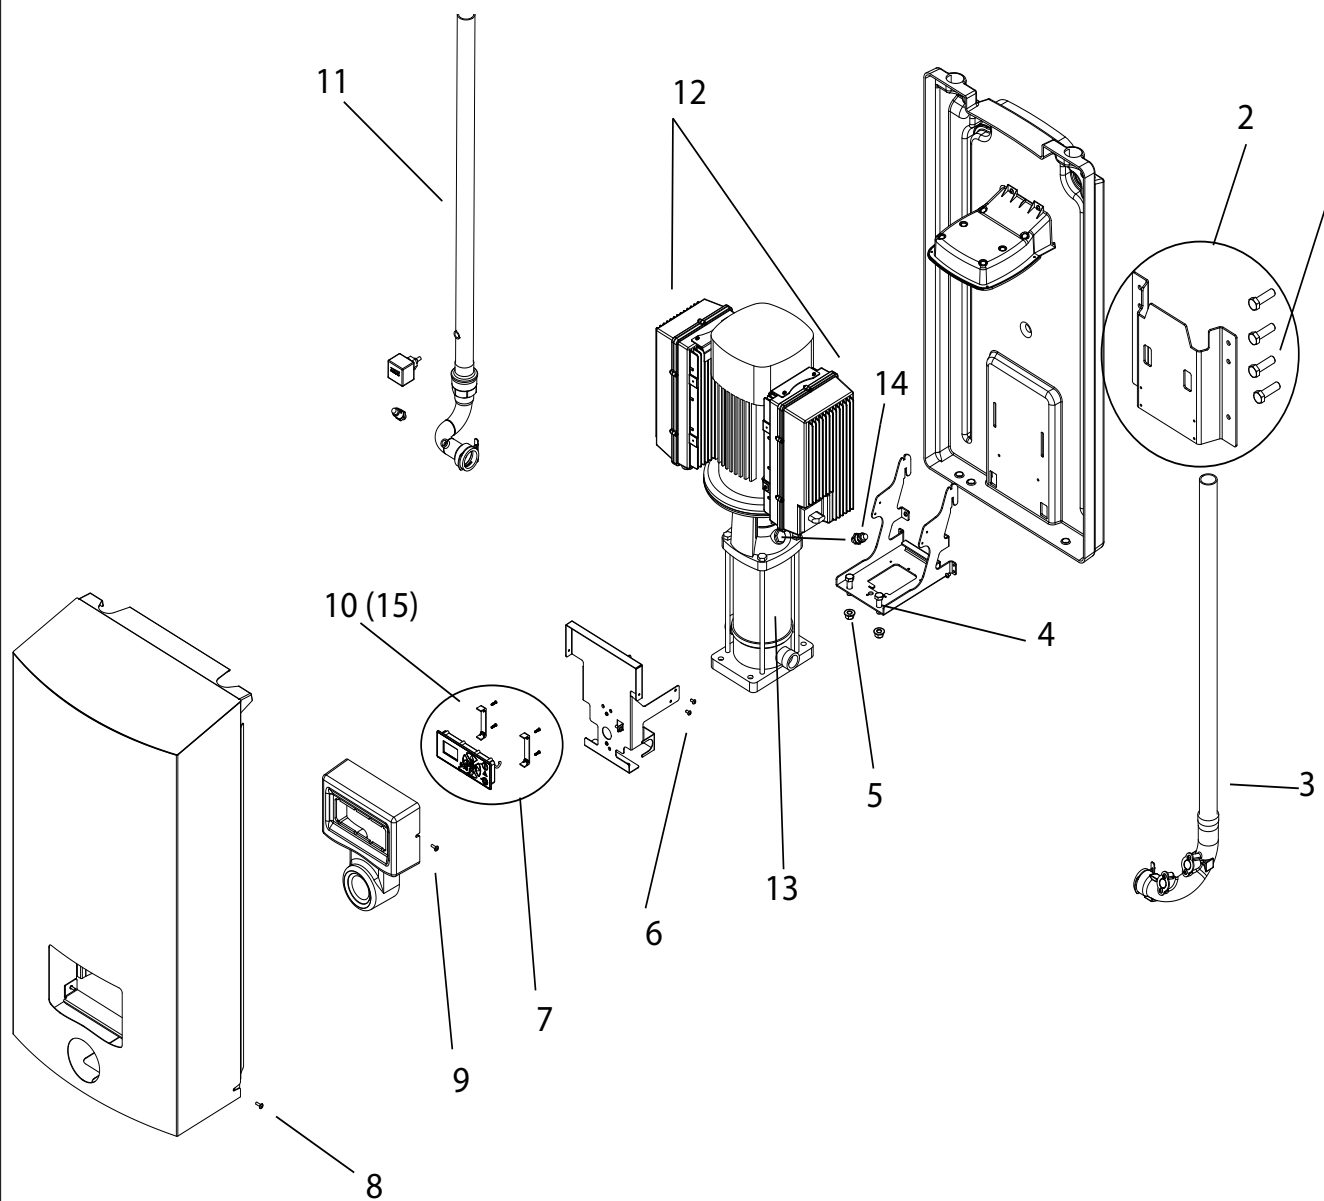

Hybrid BW4/BW7

110003576

Pos./Ref.	Nr. No.	Description	Pegasus BW4	Hybrid BW4	Hybrid BW7	BF4	BF8
1	110001463 (110001346)	Screw kit					
2	110001141	Wall bracket		1	1		
3	see page 32	Outlet		1	1		
4	110001463 (156704)	Screw kit					
5	110001463 (321700)	Screw kit					
6	110001463 (06020459)	Screw kit					
7	110001245	Display complete	1	1	1	1	1
8	110001463 (110000847)	Screw kit					
9	110001463 (110000574)	Screw kit					
10	110001245	Display	1	1	1	1	1
11		see page 72					
12		see page 76					
13	0604232	Pump			1		
13	0604234	Pump		1			
14	110001144	Pressure sensor kit					
15	110006324	Display for 119000400 and 119000420				1	1