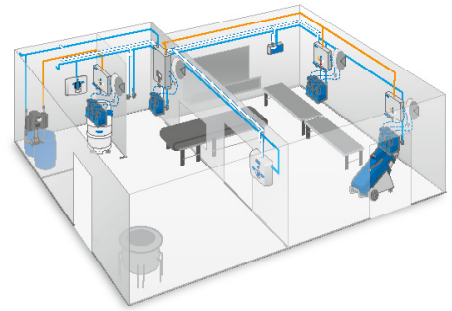

HYBRID Purflex Hose

A steady and cleaner flow using Silver Ions
Anti Bacteria technology

Nilfisk FOODs Hybrid Purflex hose features both an improved outer and inner layer, giving additional flexibility, chemical resistance and durability to the hose.

The hose is enhanced with an antibacterial Silver Ions Technology, due to which the hose enjoys a constant protection from any germs and bacteria. The addition of silver ions brings the Hybrid Purflex Hose system to a previously unheard level of efficiency.

Keep your cleaning systems up to date, while retaining that Nilfisk familiarity and ease of use – now in a slick, grey design.

1st inner layer	Antimicrobial translucent PVC heat resistant	
2nd inner layer	Grey PVC heat resistant	
3rd inner layer	Black PVC oil resistant	
Textile reinforcement 1	Polyester Fiber 2 x 12 - 4400dtex	
Intermediate layer	Black PVC oil resistant	
Textile reinforcement 2	Polyester fiber 2 x 12 - 4400 dtex	
1st outer layer	Grey PVC oil resistant	
2nd outer layer	Grey PVC-NILFISK Exclusive