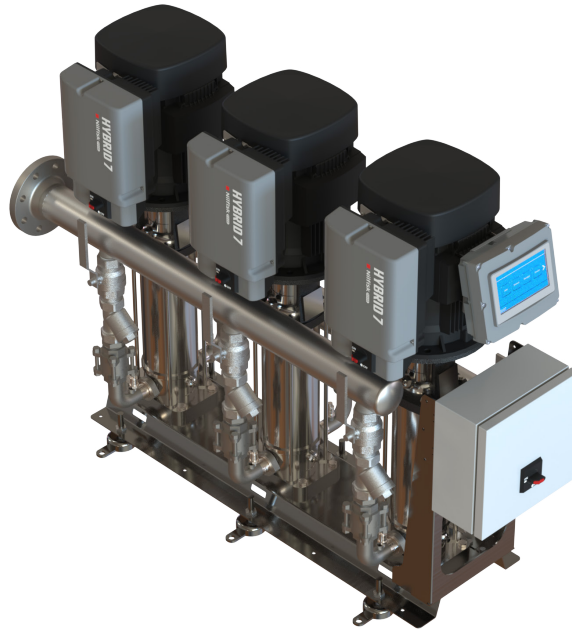

# Recommended spare parts

## Hybrid 7 Multi Booster

Article no.	Description	Pieces
0634051	Shaft seal CR-I-N-E 1-3-5 pump	1
110004713	Temp. sensor	2
110000889	Sensor -1-16 bar, "res"	2
110001851	Flow switch kit	1
110009531	O-ring + screw kit	1
110000890	Sensor 0-40 bar	2
110006921	Cable sensor	1
110006922	Communication cable	1
0633014	Non return valve water 1 1/4"	1