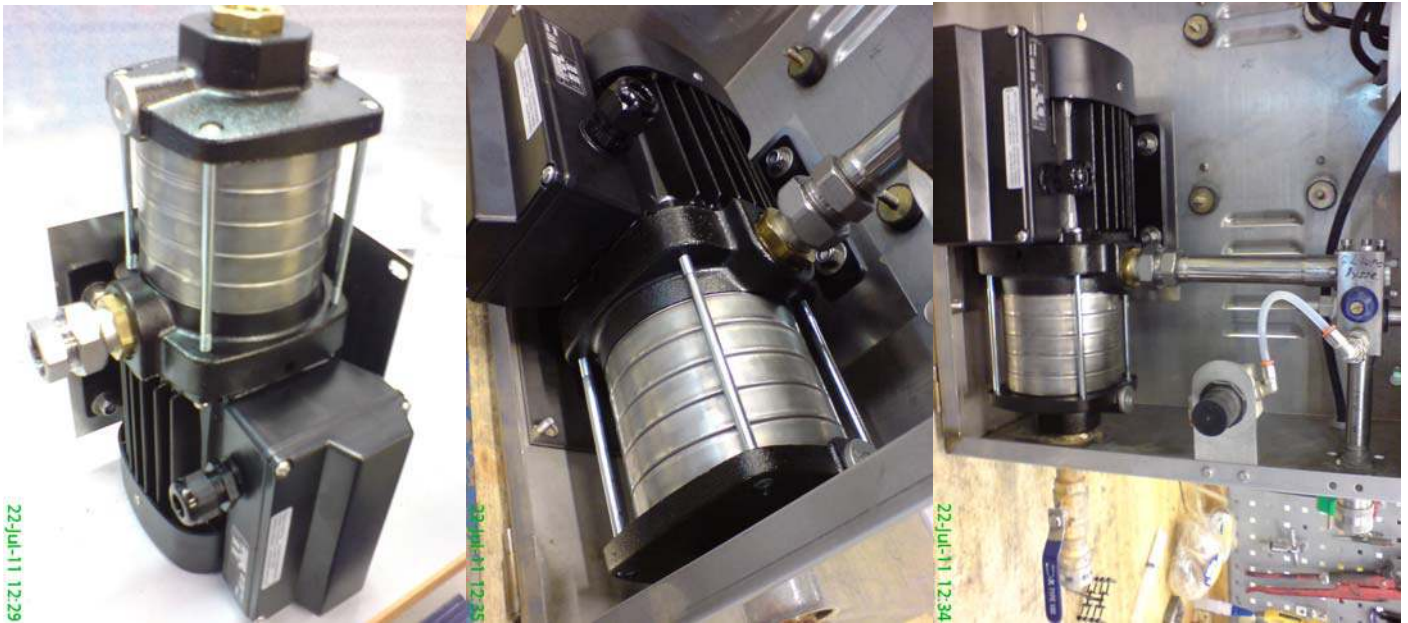

### Spare pump and bracket for S510

---

When you order a spare pump for S510 - it is no longer a CH 2-50 pump, but the new CM 1-6 pump, which we are also using in the new MSM station.

To be able to use the CH 1-6 pump a new bracket is required in order to mount the new pump into the old S510 cabinet.

When you order the old spare part No. 850000, 50Hz, we will automatically change to the new item no. 110002006, which also includes the required bracket and screws to mount in the S510.

Should you need any further information do not hesitate to contact Nilfisk-ALTO Food Division sales department, direct tel. No.: +45 7218 2000.