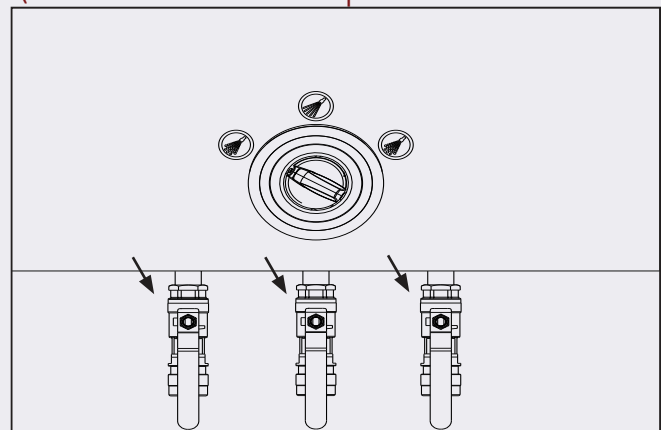

(Air turned ON to the pre-diluted outlets-FOAM)

(Air turned OFF to the pre-diluted outlets-DES)

The Hybrid Pre-Diluted Satellites without local block (SUPD1 & SUPD2) already has this feature so now they all share the same technology and features.