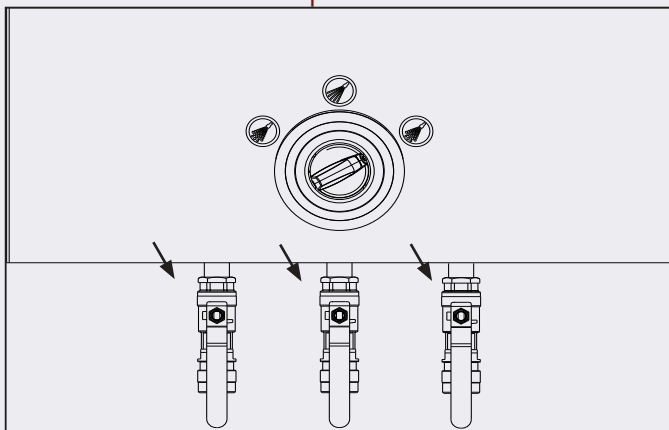

(Air turned ON to the pre-diluted outlets-FOAM)

(Air turned OFF to the pre-diluted outlets-DES)

The Hybrid Pre-Diluted Satellites without local block (SUPD1 & SUPD2) already has this feature so now they all share the same technology and features.